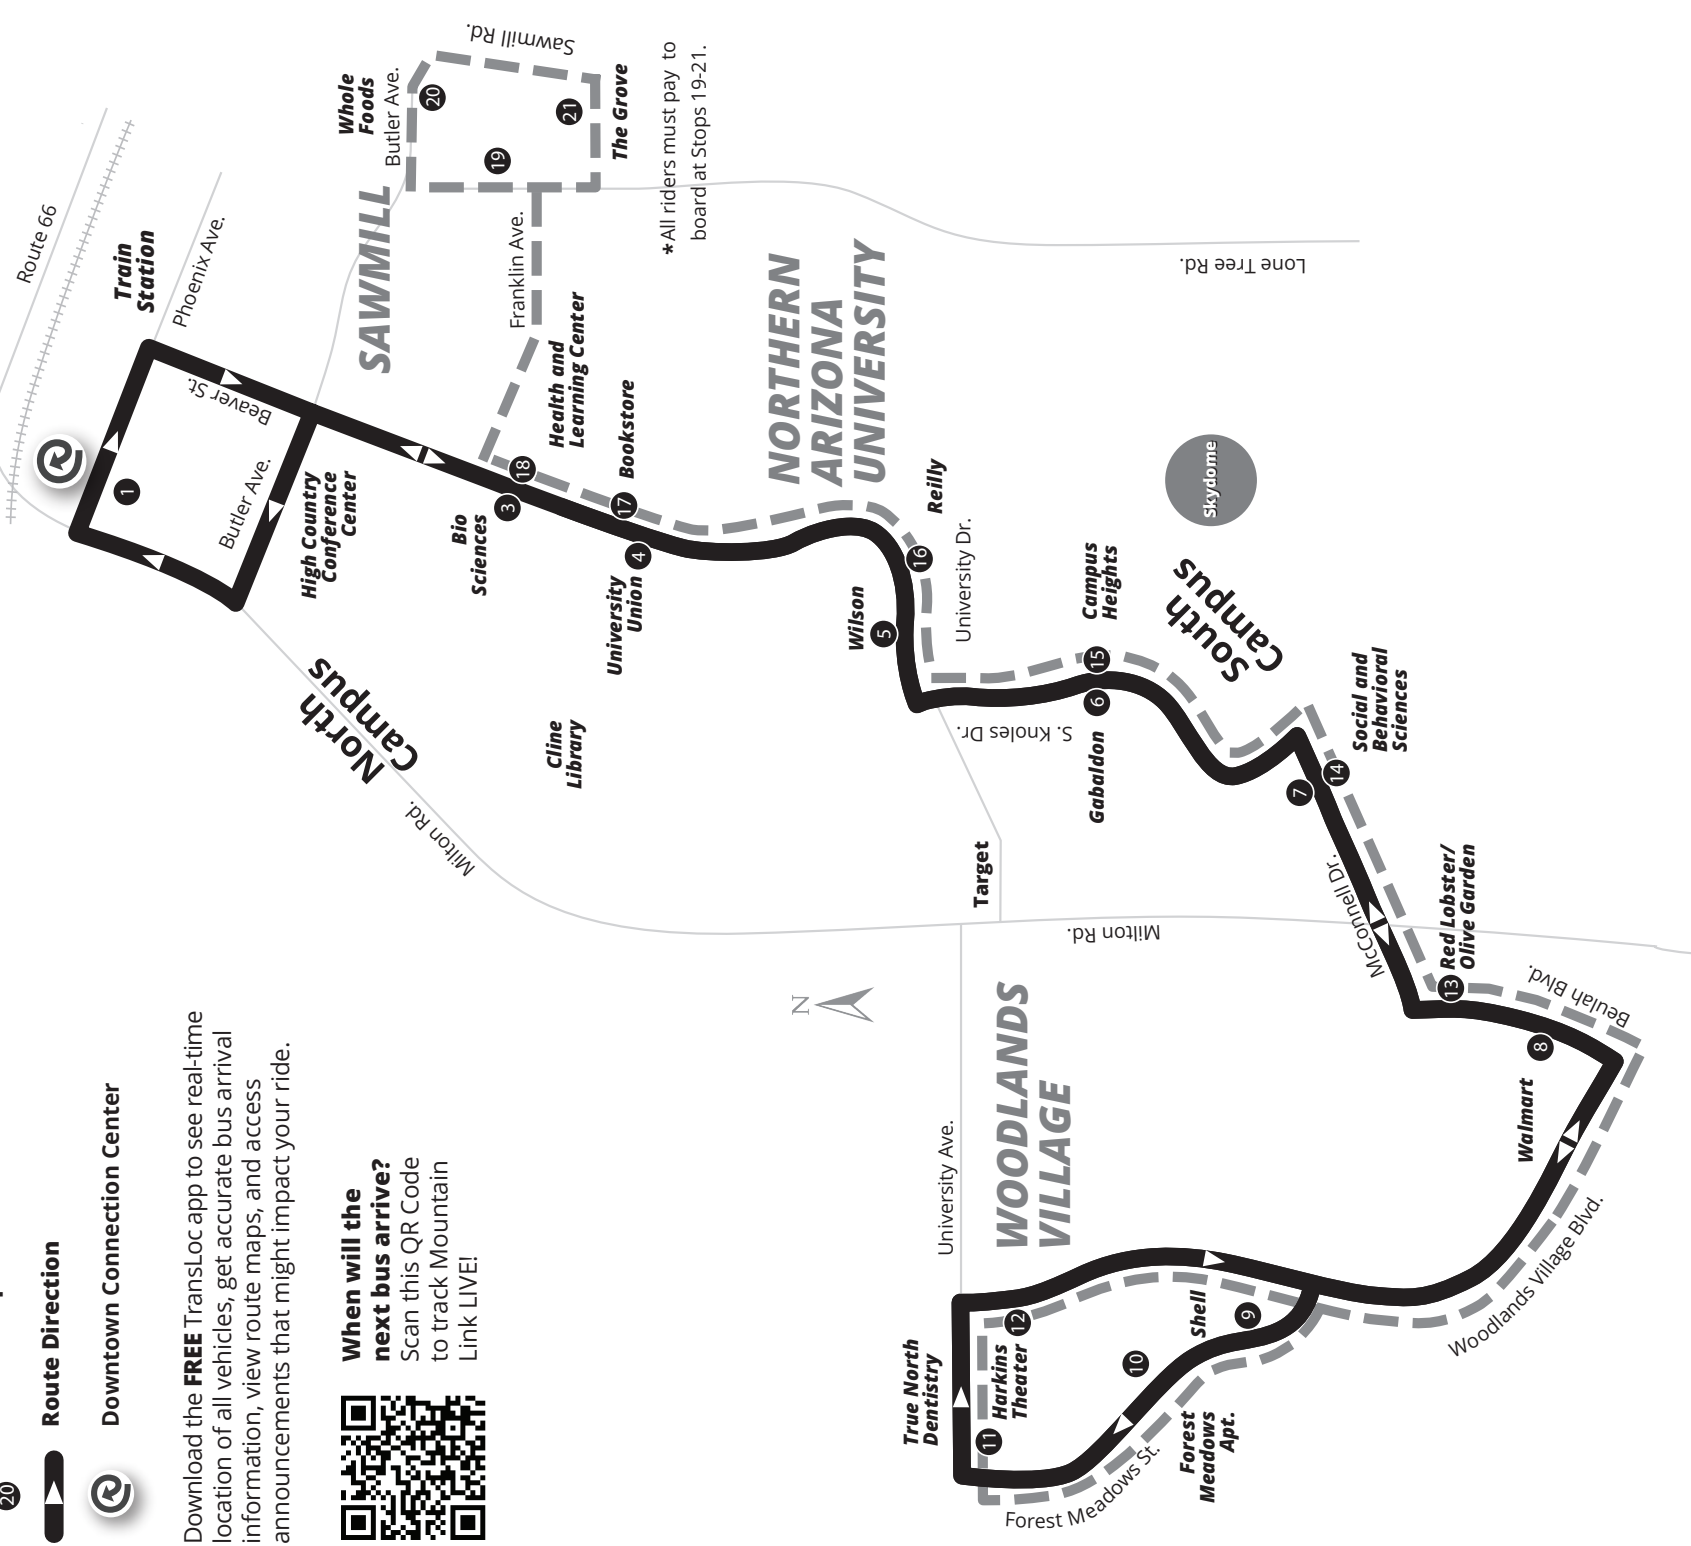

SCHEDULE DETAILS INSIDE

- Mountain Link Route 10
- Mountain Link Route 10A
- Transit Stops
- Route Direction
- Downtown Connection Center

Download the **FREE** TransLoc app to see real-time location of all vehicles, get accurate bus arrival information, view route maps, and access announcements that might impact your ride.

When will the next bus arrive?
Scan this QR Code to track Mountain Link LIVE!

Mountain Line
Downtown Connection Center
Connect to Routes 2, 3, 4, 5, 7, 10, 14, 66
For complete Mountain Line route and schedule information visit www.mountainline.az.gov or see the Mountain Line Ride Guide

DOWNTOWN FLAGSTAFF

*All riders must pay to board at Stops 19-21.

NAU Students Ride Mountain Link (Route 10) FARE-FREE With ID

EFFECTIVE DATE AUGUST 13, 2015

MOUNTAIN LINK

ROUTES 10 & 10A

POINTS OF INTEREST:

- Downtown
- Northern Arizona University
- Woodlands Village

(928) 779-6624
www.mountainlink.az.gov