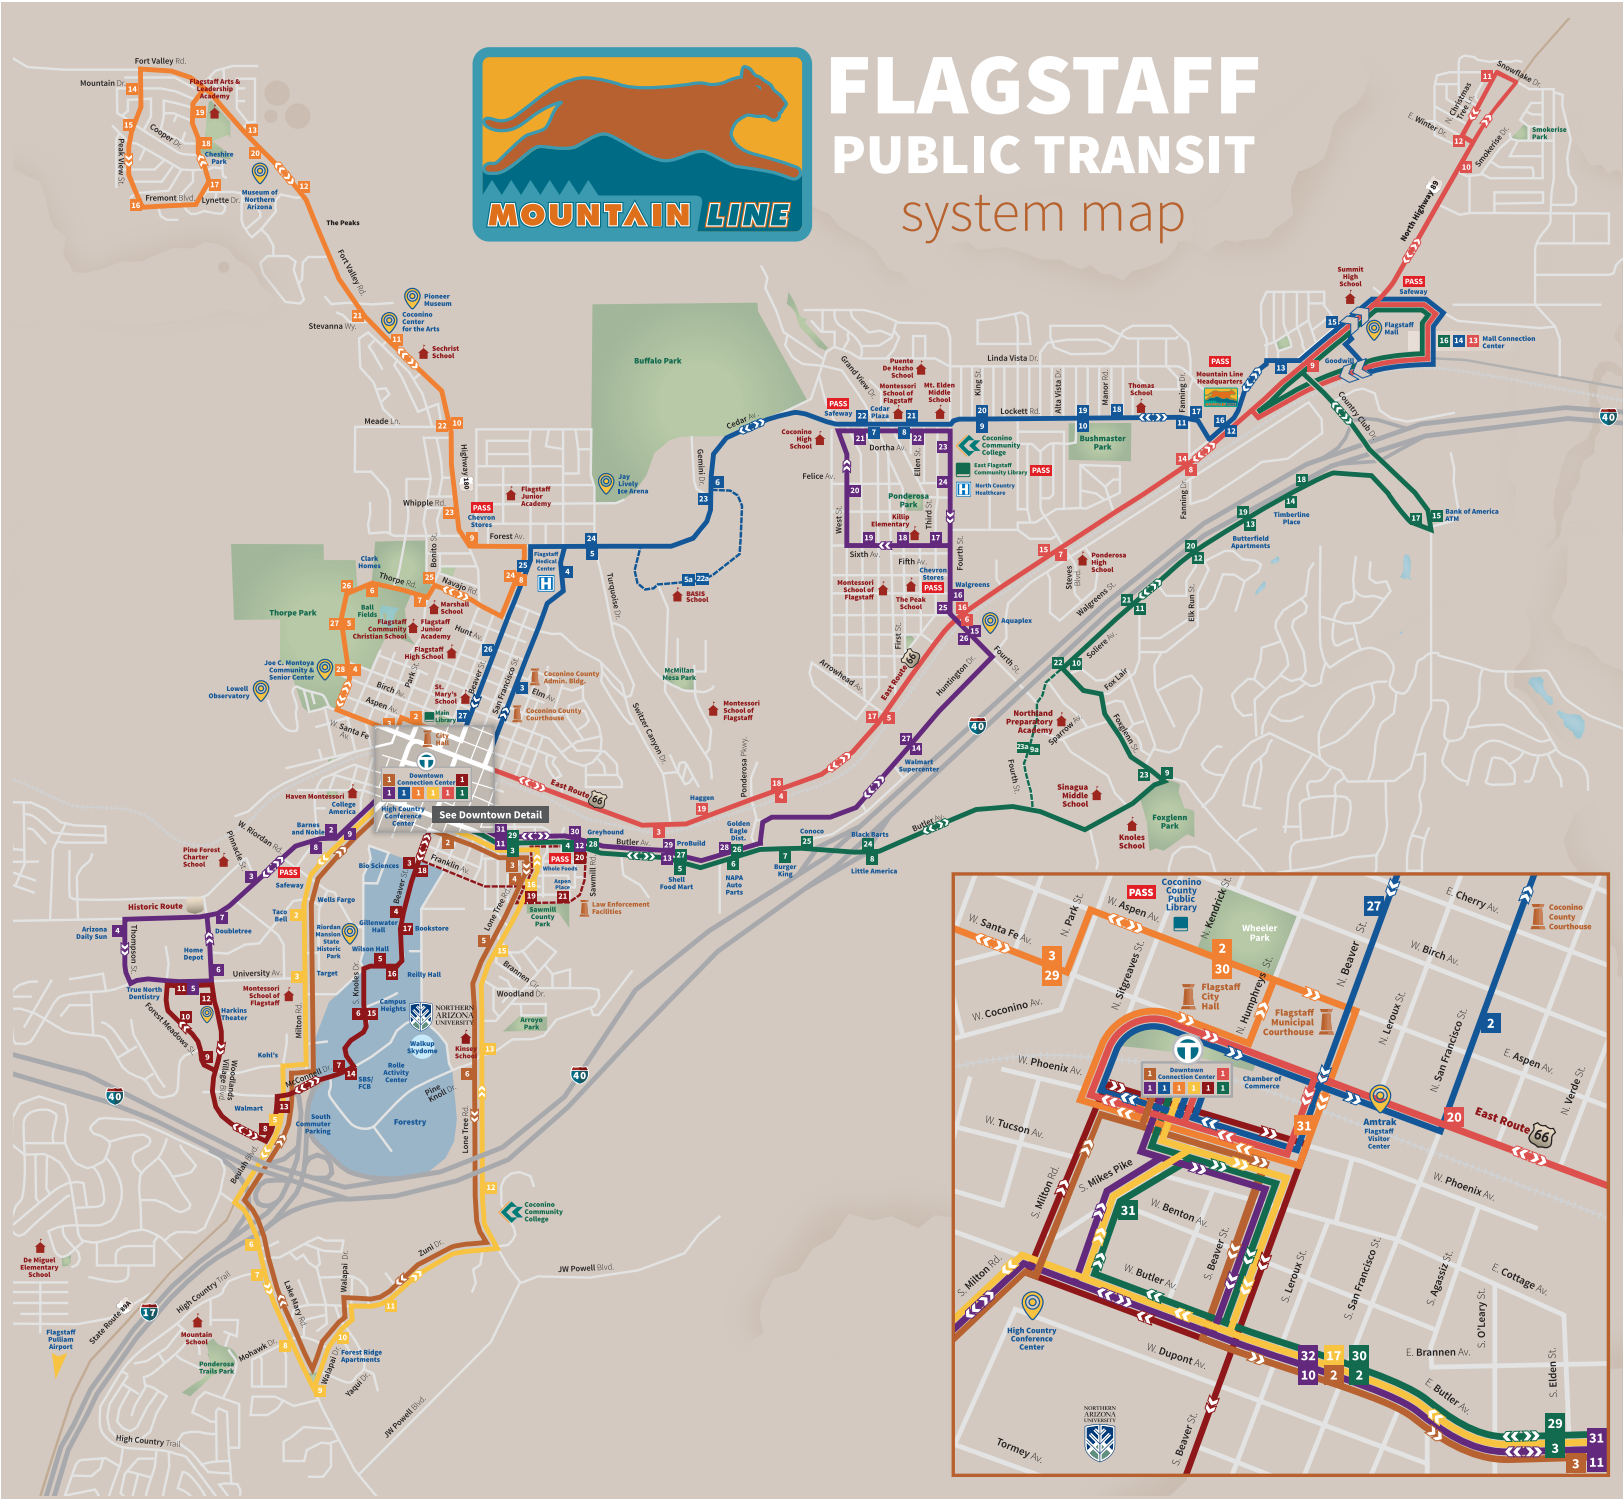

# FLAGSTAFF PUBLIC TRANSIT system map

LEGEND

- |                   |           |                   |                     |
|-------------------|-----------|-------------------|---------------------|
| Route 2           | Route 7   | Route Direction   | Pass Sales Outlet   |
| Route 2 Deviation | Route 10  | Bus Stop          | Government Building |
| Route 3           | Route 10a | Connection Center | Point of Interest   |
| Route 3 Deviation | Route 14  | School            | Park                |
| Route 4           | Route 66  | Public Library    | Medical Center      |
| Route 5           |           |                   |                     |