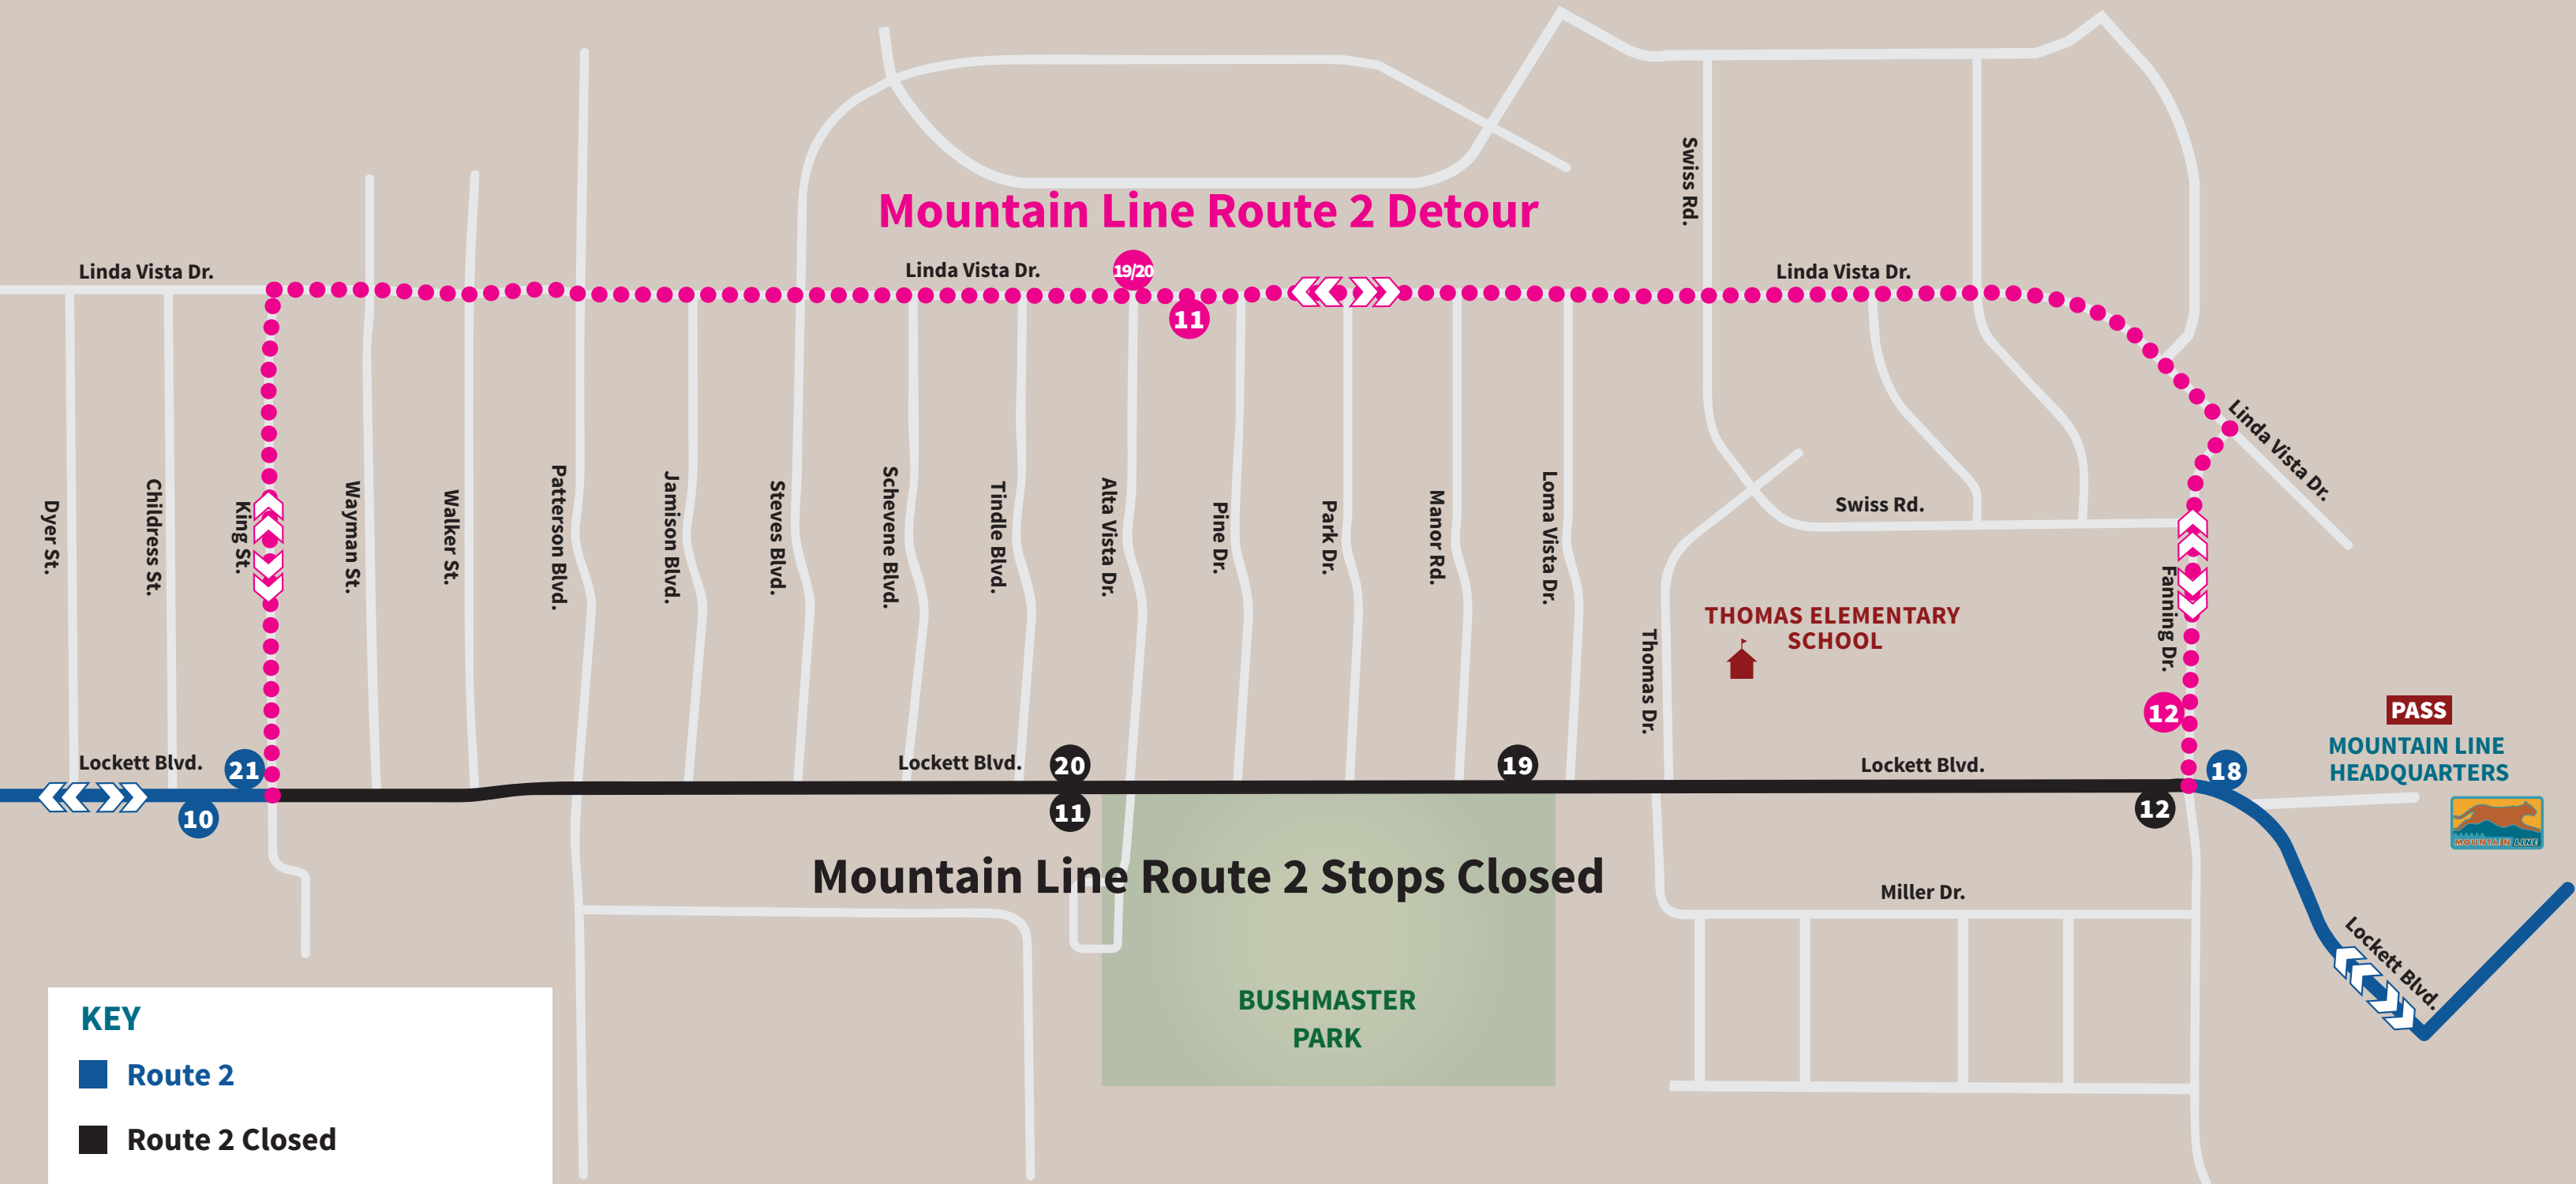

# Lockett Rd. Construction – Mountain Line Route 2 Detour

Delays are possible due to construction. Please use the FLGRide app for real time arrival information.