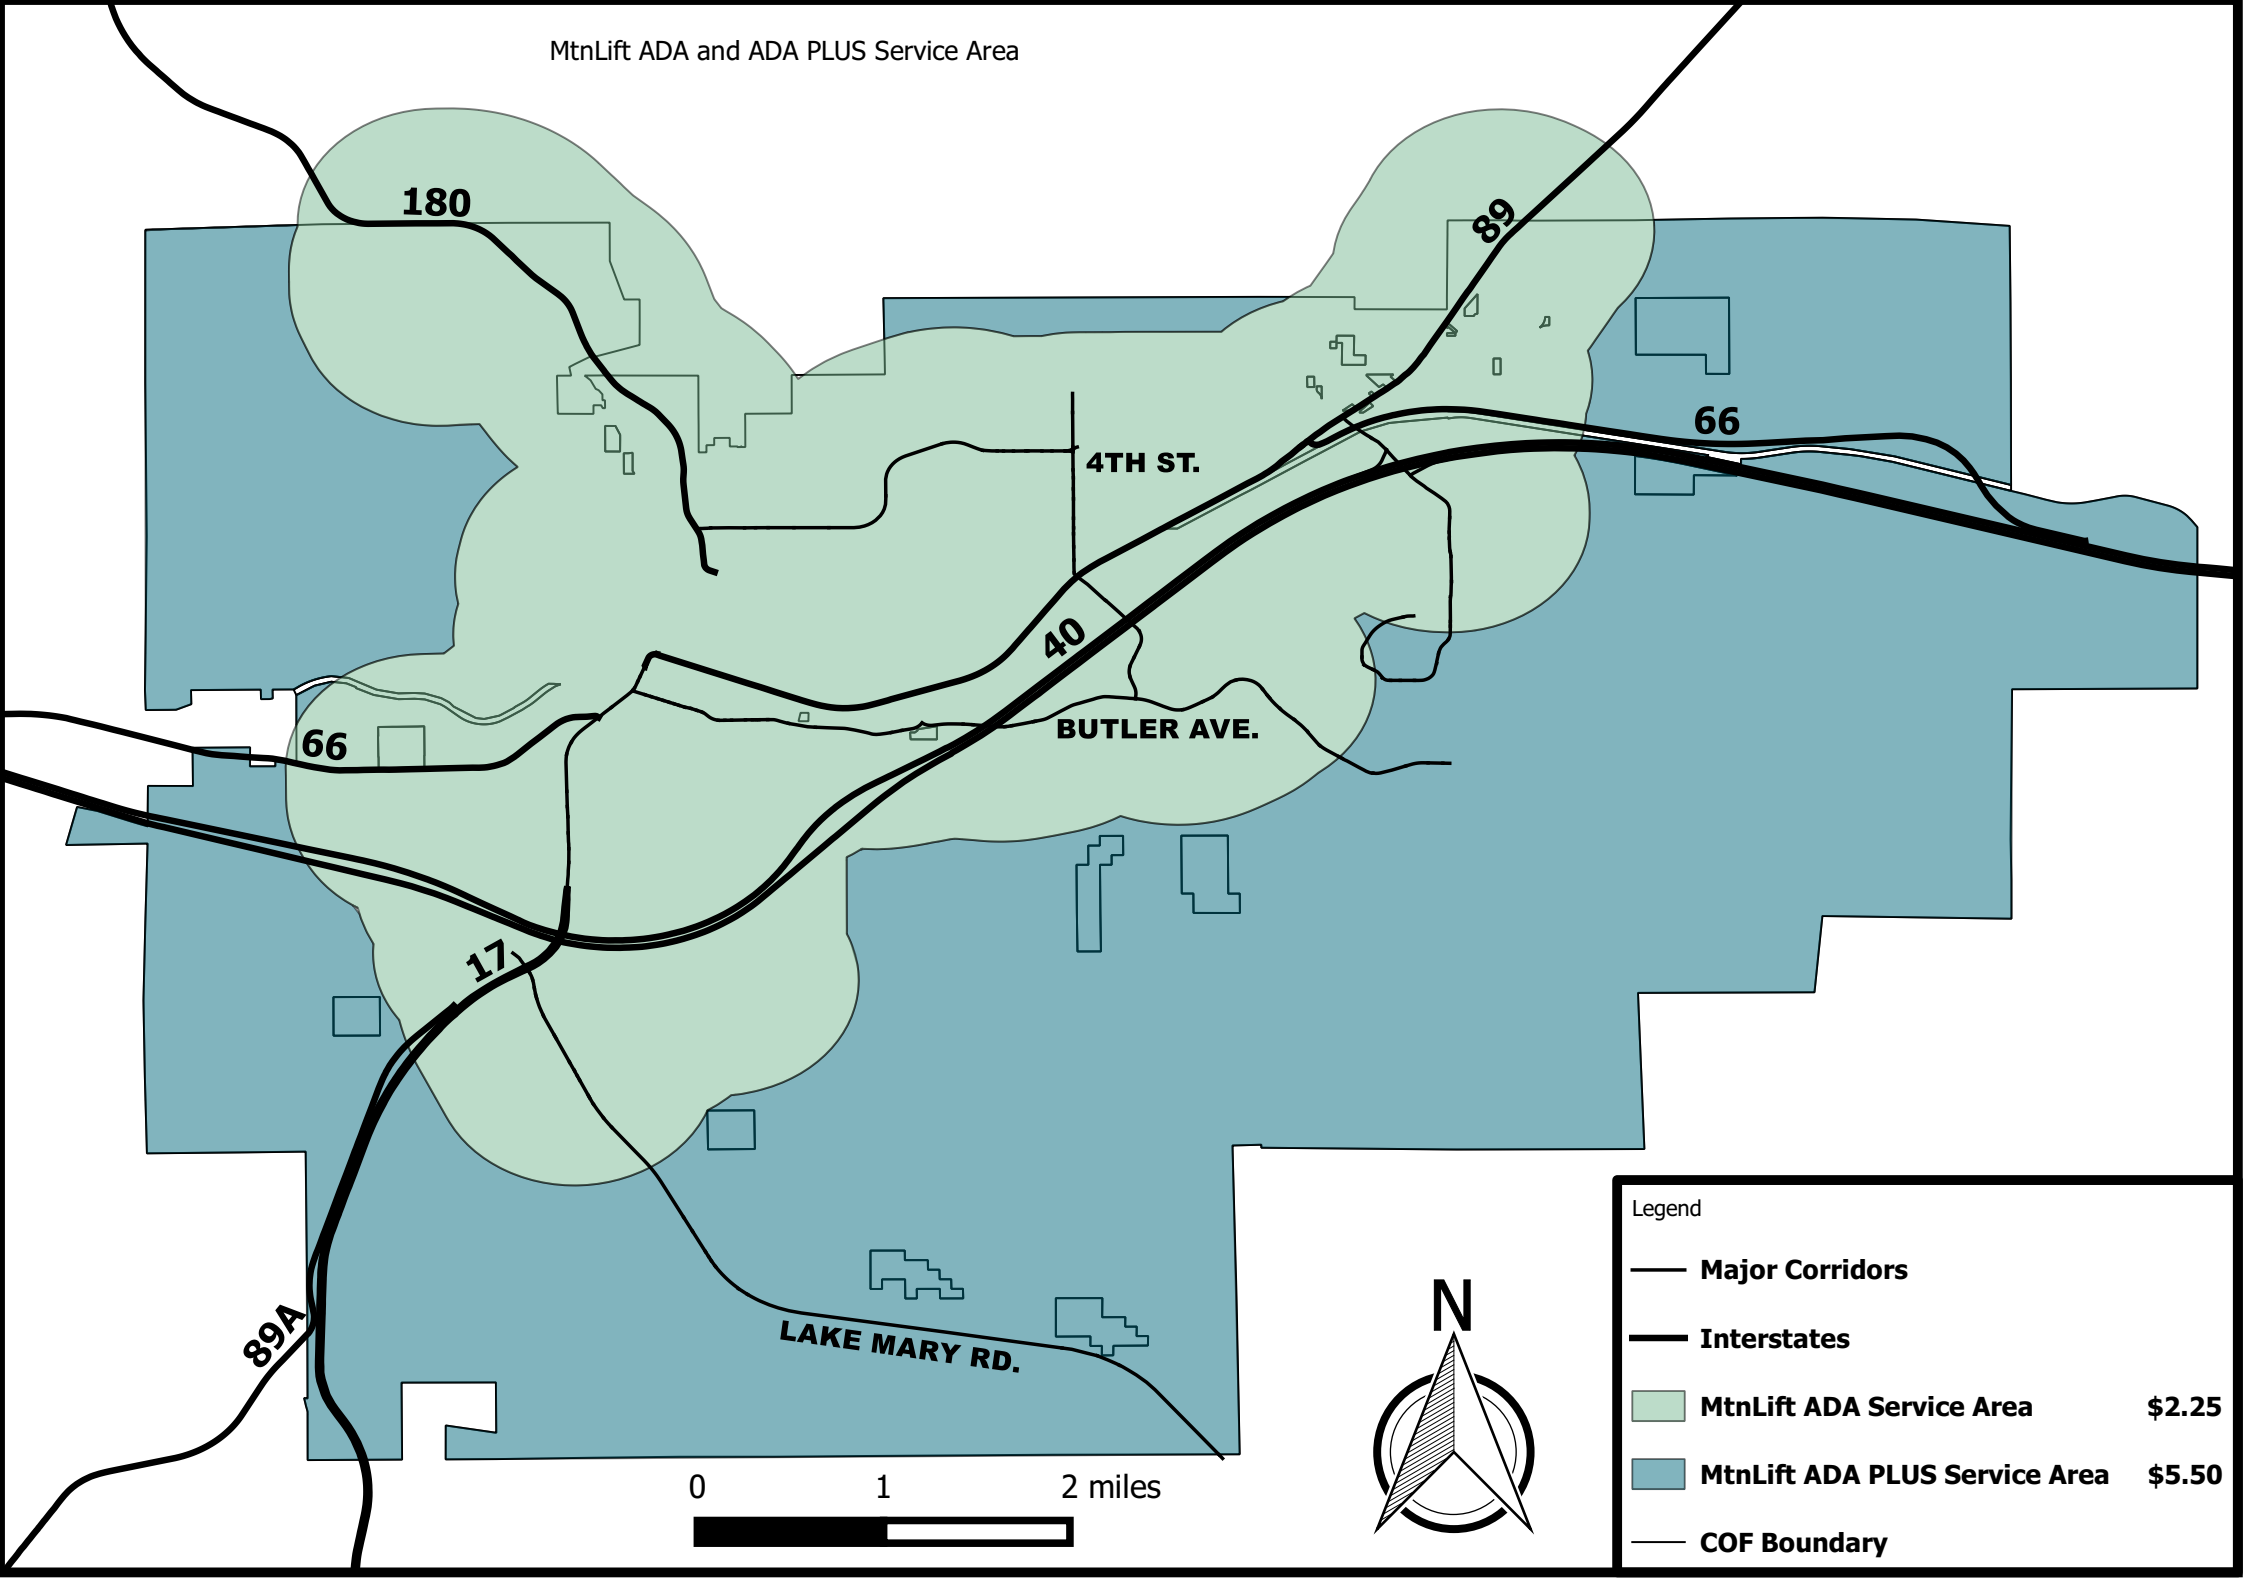

MtnLift ADA and ADA PLUS Service Area

Legend

— Major Corridors

— Interstates

MtnLift ADA Service Area \$2.25

MtnLift ADA PLUS Service Area \$5.50

— COF Boundary