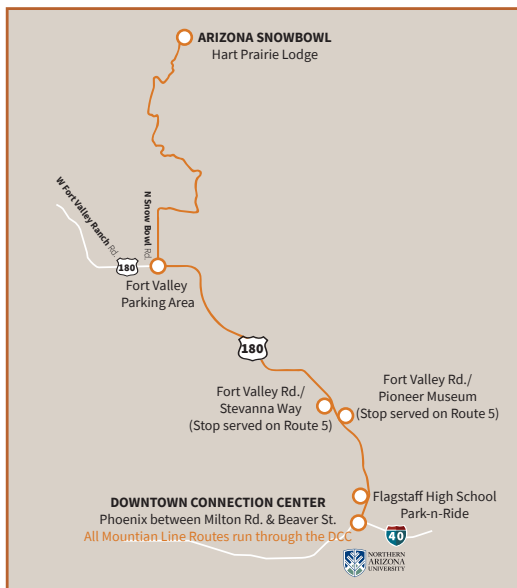

NEW THIS SEASON!

FREE Park-n-Ride at Flagstaff High School

All boarding will be at Kendrick St, on the west side.

Buses will run every 30 minutes on holidays and every 60 minutes on other weekends.

Service every
30 MINUTES
all day during holidays.

Service every
60 MINUTES
all day on weekends in January & February.