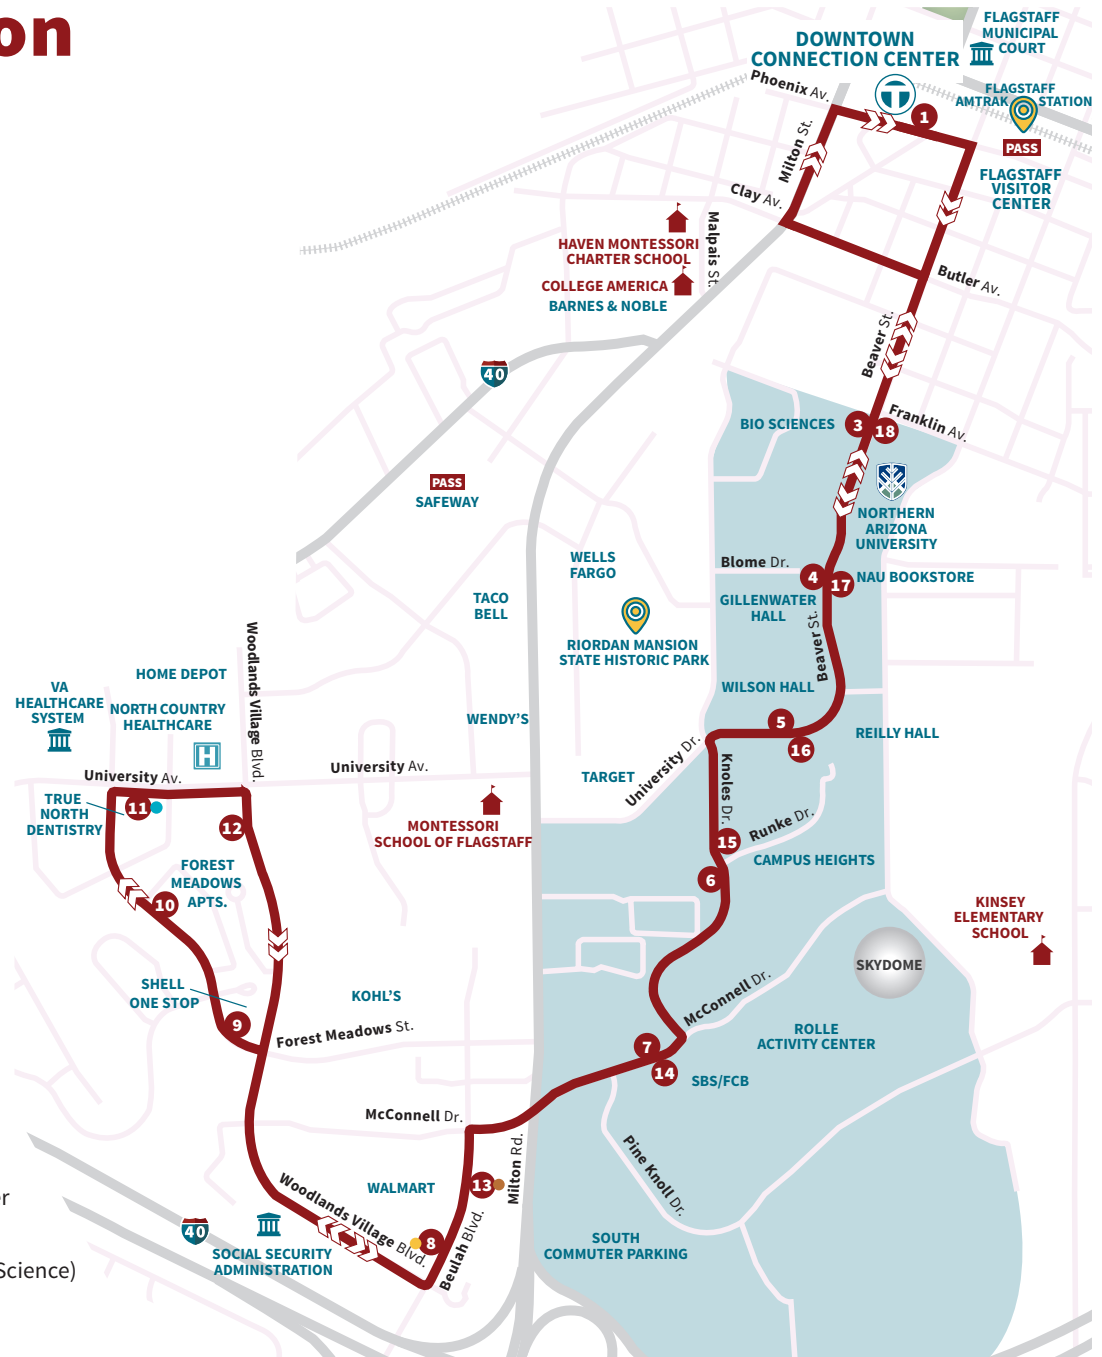

## ROUTE 10 BUS STOP LIST

1. Downtown Connection Center
2. Bus stop not currently served
3. Beaver St. / Franklin Av. (Bio Science)
4. Beaver St. (Gillenwater Hall)
5. University Dr. (Wilson Hall)
6. Knoles Dr. (Campus Heights)
7. McConnell Dr. (Social and Behavioral Sciences)
- 8. Beulah Blvd. (Walmart)
- 9. Forest Meadows St. (Shell One Stop)
- 10. Forest Meadows St. (Forest Meadows Apts.)
- 11. University Av. (True North Dentistry)
- 12. Woodlands Village Blvd. / University Av.
- 13. Beulah Blvd. / McConnell Dr. (Olive Garden / Red Lobster)
14. McConnell Dr. (Social and Behavioral Sciences)
15. Knoles Dr. (Campus Heights)
16. University Dr. (Reilly Hall)
17. Beaver St. (NAU Bookstore)
18. Beaver St. / Franklin Av. (Bio Science)

**ROUTE 10 – MONDAY THROUGH FRIDAY**  
When NAU is in session

<b>1</b>	<b>11</b>	<b>1</b>
Depart Downtown Connection Center	True North Dentistry	Arrive Downtown Connection Center
6:25 AM	6:41 AM	7:00 AM
6:45 AM	7:01 AM	7:20 AM
7:05 AM	7:21 AM	7:40 AM
7:13 AM	7:29 AM	7:48 AM
<i>Approx. 8-10 min frequency until 6:05 PM</i>		
6:05 PM	6:21 PM	6:40 PM
6:25 PM	6:41 PM	7:00 PM
6:45 PM	7:01 PM	7:20 PM
7:05 PM	7:21 PM	7:40 PM
7:25 PM	7:41 PM	8:00 PM
7:45 PM	8:01 PM	8:20 PM
8:05 PM	8:21 PM	8:40 PM
8:25 PM	8:41 PM	9:00 PM
8:45 PM	9:01 PM	9:20 PM
9:05 PM	9:21 PM	9:40 PM
9:25 PM	9:41 PM	10:00 PM
9:45 PM	10:01 PM	10:20 PM
10:05 PM	10:21 PM	10:40 PM