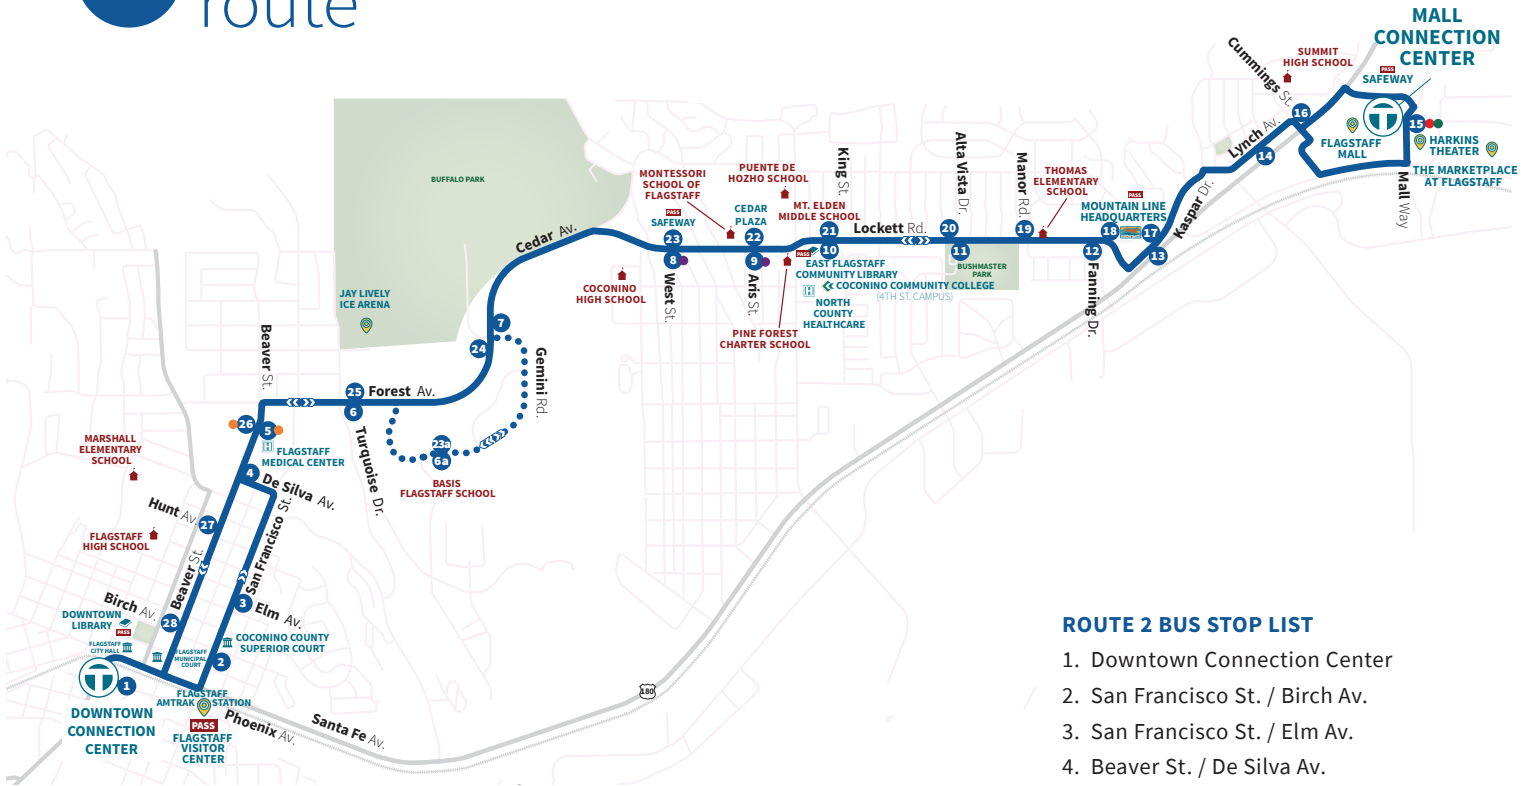

# 2 blue route

**KEY:**

- Pass Sales Outlet
- Route Deviation
- Connection with Route 3
- Connection with Route 5
- Connection with Route 7
- Connection with Route 66

**ROUTE DEVIATION** ●●●●  
Operates on school days

**MORNING ARRIVALS AT BASIS**  
**6a From Downtown Connection Center:**  
7:14 A.M.  
**23a From Mall Connection Center:**  
7:07 A.M.

**AFTERNOON DEPARTURES FROM BASIS**  
**23a To Downtown Connection Center:**  
3:47 P.M.  
**6a To Mall Connection Center:**  
3:54 P.M.

**ROUTE 2 BUS STOP LIST**

1. Downtown Connection Center
2. San Francisco St. / Birch Av.
3. San Francisco St. / Elm Av.
4. Beaver St. / De Silva Av.
- 5. Beaver St. (Flagstaff Med. Ctr.)
6. Forest Av. / Turquoise Dr.
- 6a. Gemini Rd. (BASIS) - [Route Deviation](#)
7. Cedar Av. / Gemini Rd.
- 8. Cedar Av. / West St. (Coconino H.S.)
- 9. Cedar Av. / Aris St.
10. Lockett Rd. / King St.
11. Lockett Rd. / Alta Vista Dr.
12. Lockett Rd. / Fanning Dr.
13. Kaspar Dr. (Mountain Line Headquarters)
14. Lynch Av. (FUTS Trail)
- 15. Flagstaff Mall Connection Center
16. Cummings St. / Lynch Av.
17. Kaspar Dr. (Mountain Line Headquarters)
18. Lockett Rd. / Fanning Dr.
19. Lockett Rd. / Manor Rd.
20. Lockett Rd. / Alta Vista Dr.
21. Lockett Rd. / King St.
22. Cedar Av. (Cedar Plaza)
23. Cedar Av. / West St. (Safeway)
- 23a. Gemini Rd. (BASIS) - [Route Deviation](#)
24. Cedar Av. / Gemini Rd.
25. Forest Av. / Turquoise Dr.
- 26. Beaver St. (Flagstaff Med. Ctr.)
27. Beaver St. / Hunt Av.
28. Beaver St. / Birch Av.

Mountain Line will service each stop listed. Use the FLGRide mobile app for accurate real-time arrival times.

**ROUTE 2 – MONDAY THROUGH FRIDAY**

**(WEST TO EAST)**

**Downtown Connection Center to Flagstaff Medical Center and Flagstaff Mall Connection Center**