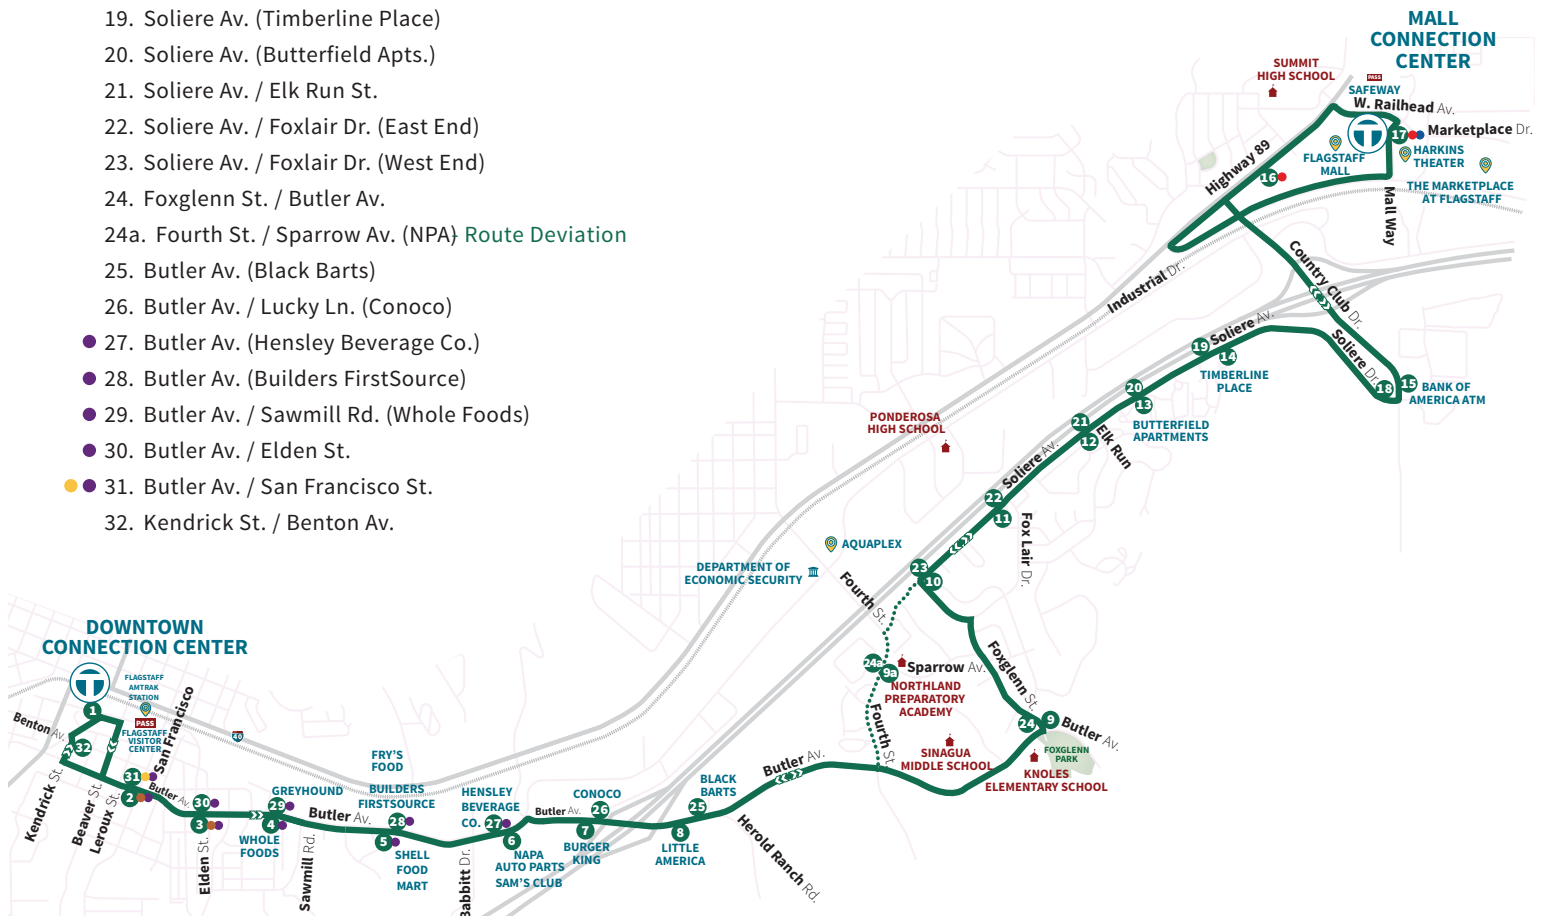

## ROUTE 3 BUS STOP LIST

1. Downtown Connection Center
- 2. Butler Av. / San Francisco St.
- 3. Butler Av. / Elden St.
- 4. Butler Av. / Cambridge Ln. (Whole Foods)
- 5. Butler Av. (Shell Food Mart)
6. Butler Av. (Napa Auto Parts)
7. Butler Av. (Burger King)
8. Butler Av. (Little America)
9. Foxglenn St. / Butler Av.
- 9a. Fourth St. / Sparrow Av. (NPA) **Route Deviation**
10. Soliere Av. / Foxlair Dr. (West End)
11. Soliere Av. / Foxlair Dr. (East End)
12. Soliere Av. / Elk Run St.
13. Soliere Av. (Butterfield Apts.)
14. Soliere Av. (Timberline Place)
15. Country Club Dr. (Bank of America ATM)
- 16. Hwy 99 / Country Club & FUTS Trail
- 17. Flagstaff Mall Connection Center
18. Soliere Av. / Country Club Dr.
19. Soliere Av. (Timberline Place)
20. Soliere Av. (Butterfield Apts.)
21. Soliere Av. / Elk Run St.
22. Soliere Av. / Foxlair Dr. (East End)
23. Soliere Av. / Foxlair Dr. (West End)
24. Foxglenn St. / Butler Av.
- 24a. Fourth St. / Sparrow Av. (NPA) **Route Deviation**
25. Butler Av. (Black Barts)
26. Butler Av. / Lucky Ln. (Conoco)
- 27. Butler Av. (Hensley Beverage Co.)
- 28. Butler Av. (Builders FirstSource)
- 29. Butler Av. / Sawmill Rd. (Whole Foods)
- 30. Butler Av. / Elden St.
- 31. Butler Av. / San Francisco St.
32. Kendrick St. / Benton Av.

### 23a To Downtown Connection Center:

3:26 P.M. and 3:56 P.M.

### 9a To Mall Connection Center:

3:25 P.M. and 3:55 P.M.

**KEY:**

- PASS Pass Sales Outlet
- Route Deviation
- Connection with Route 2
- Connection with Route 4
- Connection with Route 7
- Connection with Route 14
- Connection with Route 66

Mountain Line will service each stop listed. Use the FLGRide mobile app for accurate real-time arrival times.

**ROUTE 3 – MONDAY THROUGH FRIDAY**

**(WEST TO EAST)**

**Downtown Connection Center to Flagstaff Mall Connection Center**