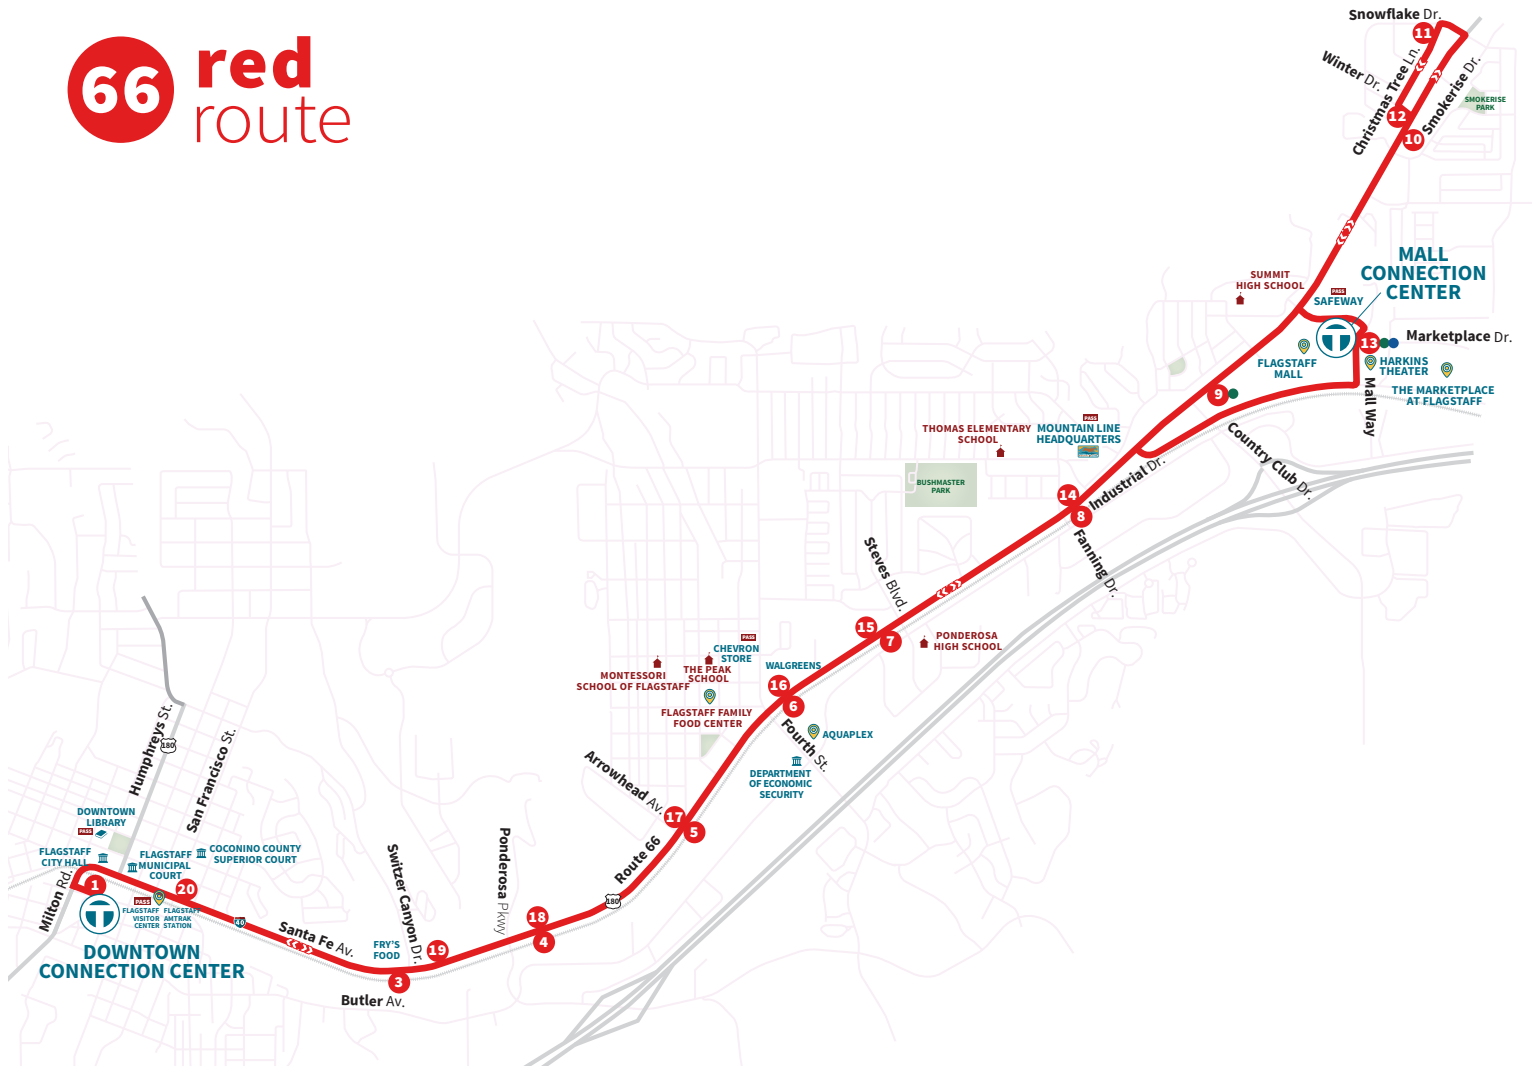

# 66 red route

## ROUTE 66 BUS STOP LIST

1. Downtown Connection Center
2. Bus Stop Not Currently Served
3. Rt. 66 / Switzer Canyon Dr. (Fry's)
4. Rt. 66 / Ponderosa Pkwy.
5. Rt. 66 / Arrowhead Av.
6. Rt. 66 / Fourth St.
7. Rt. 66 / Steves Blvd.
8. Rt. 66 / Fanning Dr.
- 9. Hwy 89 / Country Club & FUTS Trail
10. N.89 / Smokerise Dr. (Maverik)
11. Christmas Tree Ln. / Snowflake Dr.
12. Winter Dr. / Christmas Tree Ln.
- 13. Flagstaff Mall Connection Center
14. Rt. 66 / Fanning Dr. (Tacos los Altos)
15. Rt. 66 / Steves Blvd. (Super Pawn)
16. Rt. 66 / Fourth St. (Walgreens)
17. Rt. 66 / Arrowhead Av.
18. Rt. 66 / Ponderosa Pkwy.
19. Rt. 66 / Switzer Canyon Dr.
20. Rt. 66 / San Francisco St.

**ROUTE 66 – WEEKENDS & HOLIDAYS****(EAST TO WEST)****Flagstaff Mall Connection Center to Downtown Connection Center**

(via E. Route 66)

<b>13</b>	<b>14</b>	<b>16</b>	<b>19</b>	<b>1</b>
Depart Flagstaff Mall Connection Center	Rt.66/Fanning Dr. (Tacos los Altos)	Rt. 66/Fourth St. (Walgreens)	Rt. 66/Switzer Canyon Dr.	Arrive Downtown Connection Center
7:45 AM	6:49 AM	6:54 AM	6:59 AM	7:05 AM
8:45 AM	7:49 AM	7:54 AM	7:59 AM	8:05 AM
9:45 AM	8:49 AM	8:54 AM	8:59 AM	9:05 AM
10:45 AM	9:49 AM	9:54 AM	9:59 AM	10:05 AM
11:45 AM	10:49 AM	10:54 AM	10:59 AM	11:05 AM
12:45 PM	11:49 AM	11:54 AM	11:59 AM	12:05 PM
1:45 PM	12:49 PM	12:54 PM	12:59 PM	1:05 PM
2:45 PM	1:49 PM	1:54 PM	1:59 PM	2:05 PM
3:45 PM	2:49 PM	2:54 PM	2:59 PM	3:05 PM
4:45 PM	3:49 PM	3:54 PM	3:59 PM	4:05 PM
5:45 PM	4:49 PM	4:54 PM	4:59 PM	5:05 PM
6:45 PM	5:49 PM	5:54 PM	5:59 PM	6:05 PM
7:45 PM	6:49 PM	6:54 PM	6:59 PM	7:05 PM
8:45 PM	7:49 PM	7:54 PM	7:59 PM	8:05 PM