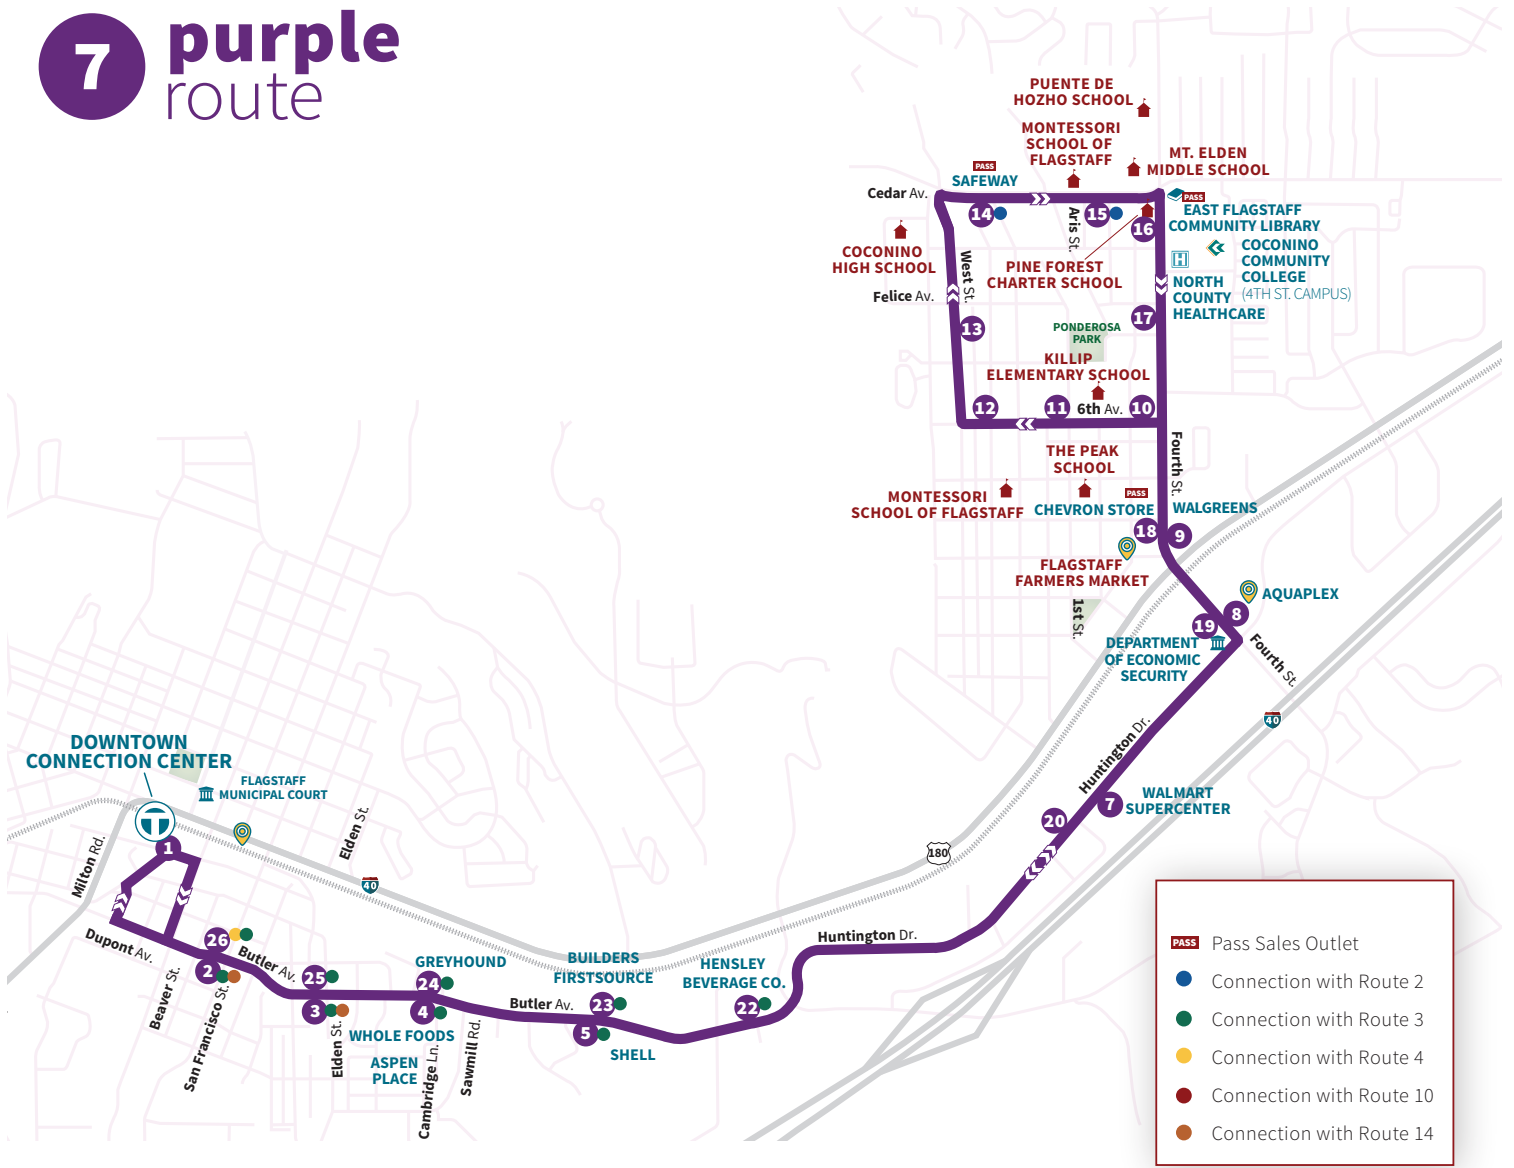

7 purple route

ROUTE 7 BUS STOP LIST

1. Downtown Connection Center
2. Butler Av. / San Francisco St.
3. Butler Av. / Elden St.
4. Butler Av. / Cambridge Ln. (Whole Foods)
5. Butler Av. (Shell Food Mart)
6. Bus stop not currently served
7. Huntington Dr. (Walmart Supercenter)
8. Fourth St. / Huntington Dr. (Aquaplex)
9. Fourth St. (Walgreens)
10. Sixth Av. / Third St.
11. Sixth Av. / First St. (Killip Elementary)
12. Sixth Av. / West St.
13. West St. / Felice Av.
14. Cedar Av. / West St. (Coconino H.S.)
15. Cedar Av. / Aris St.
16. Fourth St. / Cedar Av.
17. Fourth St. / Felice Av. (Wells Fargo)
18. Fourth St. (Farmer's Market)
19. Fourth St. / Huntington Dr. (Aquaplex)
20. Huntington Dr. (Walmart Supercenter)
21. Bus stop not currently served
22. Butler Av. (Hensley Beverage Co.)
23. Butler Av. (Builders FirstSource)
24. Butler Av. / Sawmill Rd. (Whole Foods)
25. Butler Av. / Elden St.
26. Butler Av. / San Francisco St.

Mountain Line will service each stop listed. Use the FLGRide mobile app for accurate real-time arrival times.