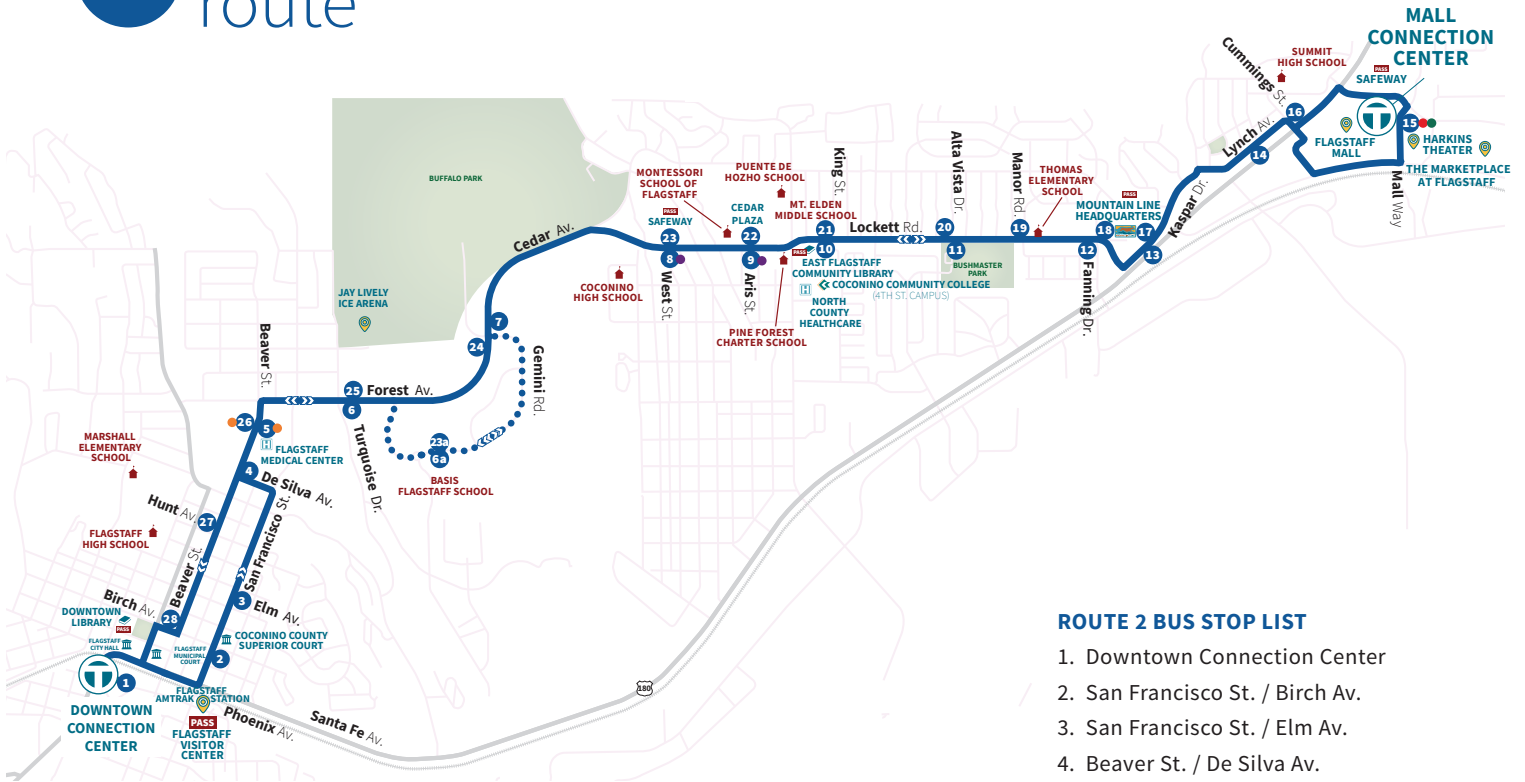

2 blue route

KEY:

- PASS Pass Sales Outlet
- ••••• Route Deviation
- Connection with Route 3
- Connection with Route 5
- Connection with Route 7
- Connection with Route 66

ROUTE DEVIATION •••••

Operates on school days

MORNING ARRIVALS AT BASIS

6a From Downtown Connection Center:

7:14 A.M.

23a From Mall Connection Center:

7:07 A.M. and 7:19 A.M.

AFTERNOON DEPARTURES FROM BASIS

23a To Downtown Connection Center:

3:47 P.M.

6a To Mall Connection Center:

3:54 P.M.

Mountain Line will service each stop listed. Use the FLGRide mobile app for accurate real-time arrival times.

ROUTE 2 BUS STOP LIST

1. Downtown Connection Center
2. San Francisco St. / Birch Av.
3. San Francisco St. / Elm Av.
4. Beaver St. / De Silva Av.
5. Beaver St. (Flagstaff Med. Ctr.)
6. Forest Av. / Turquoise Dr.
7. 6a. Gemini Rd. (BASIS) - [Route Deviation](#)
7. Cedar Av. / Gemini Rd.
8. Cedar Av. / West St. (Coconino H.S.)
9. Cedar Av. / Aris St.
10. Lockett Rd. / King St.
11. Lockett Rd. / Alta Vista Dr.
12. Lockett Rd. / Fanning Dr.
13. Kaspar Dr. (Mountain Line Headquarters)
14. Lynch Av. (FUTS Trail)
15. Flagstaff Mall Connection Center
16. Cummings St. / Lynch Av.
17. Kaspar Dr. (Mountain Line Headquarters)
18. Lockett Rd. / Fanning Dr.
19. Lockett Rd. / Manor Rd.
20. Lockett Rd. / Alta Vista Dr.
21. Lockett Rd. / King St.
22. Cedar Av. (Cedar Plaza)
23. Cedar Av. / West St. (Safeway)
25. 23a. Gemini Rd. (BASIS) - [Route Deviation](#)
24. Cedar Av. / Gemini Rd.
25. Forest Av. / Turquoise Dr.
26. Beaver St. (Flagstaff Med. Ctr.)
27. Beaver St. / Hunt Av.
28. Beaver St. / Birch Av.