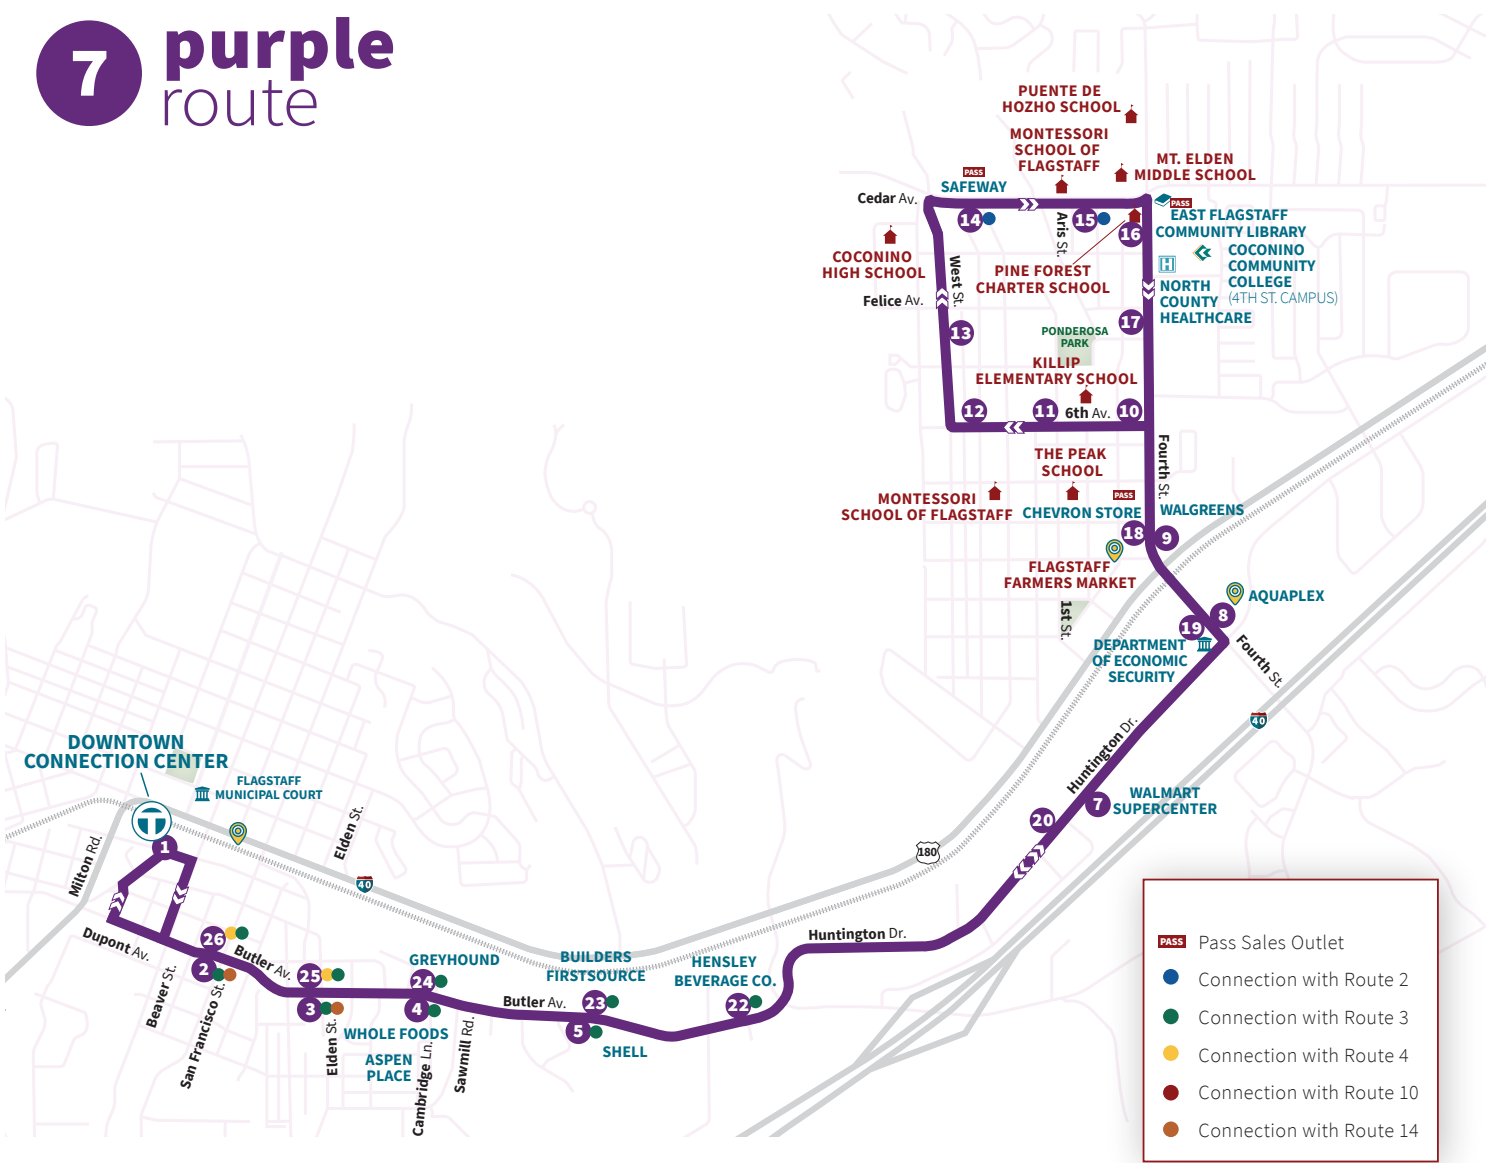

7 purple route

ROUTE 7 BUS STOP LIST

1. Downtown Connection Center
2. Butler Av. / San Francisco St.
3. Butler Av. / Elden St.
4. Butler Av. / Cambridge Ln. (Whole Foods)
5. Butler Av. (Shell Food Mart)
6. Bus stop not currently served
7. Huntington Dr. (Walmart Supercenter)
8. Fourth St. / Huntington Dr. (Aquaplex)
9. Fourth St. (Walgreens)
10. Sixth Av. / Third St.
11. Sixth Av. / First St. (Killip Elementary)
12. Sixth Av. / West St.
13. West St. / Felice Av.
14. Cedar Av. / West St. (Coconino H.S.)
15. Cedar Av. / Aris St.
16. Fourth St. / Cedar Av.
17. Fourth St. / Felice Av. (Wells Fargo)
18. Fourth St. (Farmer's Market)
19. Fourth St. / Huntington Dr. (Aquaplex)
20. Huntington Dr. (Walmart Supercenter)
21. Bus stop not currently served
22. Butler Av. (Hensley Beverage Co.)
23. Butler Av. (Builders FirstSource)
24. Butler Av. / Sawmill Rd. (Whole Foods)
25. Butler Av. / Elden St.
26. Butler Av. / San Francisco St.

Mountain Line will service each stop listed. Use the FLGRide mobile app for accurate real-time arrival times.