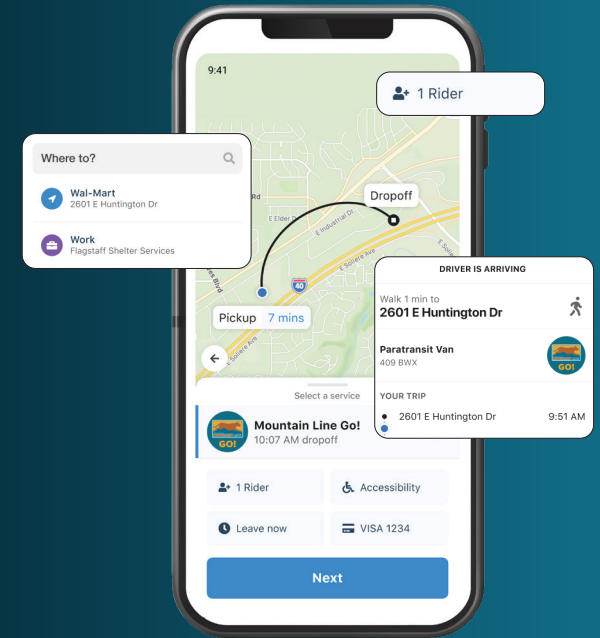

Passengers can book a trip in real-time via the **Mountain Line GO!** mobile app (which can be downloaded from the Apple and Google Play stores) or by calling **928-679-8989**.

Once you've requested a ride, you'll be picked up at your location by a Mountain Line GO! vehicle, which you may share with other riders. The vehicle may also pick up or drop off other riders as it travels to your destination.

Mountain Line received a one-time grant to pilot this program. This service will run until May 2022 or until grant funding runs out.

Cost to Ride

A single ride costs \$1. Payment can be made via cash or Better Bucks when you board the vehicle or in advance through the **Mountain Line GO!** app via credit or debit card. If paying by cash, please pay with exact fare, as operators do not provide change. This is a separate program from the fixed-route service, so other Mountain Line passes cannot be accepted as payment.

Don't have a smartphone? Call **928-679-8989** to request a ride. You'll pay for your trip onboard the vehicle.

Service Area

Mountain Line will pick up and drop off riders anywhere within the designated service area, shown in yellow on the map. The service area is based on curb-to-curb coverage in the Huntington and Industrial corridor. Additional pick-up locations are defined as nearby bus stops, connecting you to Routes 2, 3, 7, and 66.

Download the **Mountain Line GO!** app

- Download the Mountain Line Go! rider app from either app store.
- Enter your destination by tapping in the "Where to" box.
- Choose to add a credit card and pay for your trip in the app or select cash and pay on the vehicle.
- Get picked up where you want.
- Share your ride with others heading the same way.