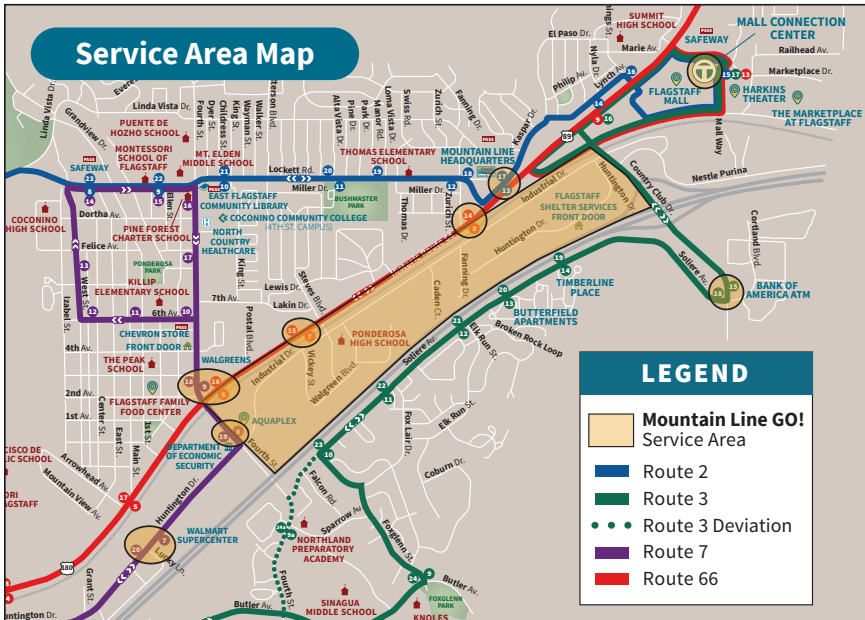

Visit mountainline.az.gov/go for more information.

What is Mountain Line GO!?

Mountain Line GO! is an on-demand, flexible transit service providing greater access to the Huntington and Industrial corridor. It's a point-to-point, shared-ride service, operating on a more flexible schedule than a fixed-route bus.

Passengers can book a trip in real-time via the **Mountain Line GO!** mobile app (which can be downloaded from the Apple and Google Play stores) or by calling **928-679-8989**.

Once you've requested a ride, you'll be picked up at your location by a Mountain Line GO! vehicle, which you may share with other riders. The vehicle may also pick up or drop off other riders as it travels to your destination.

Don't have a smartphone? Call **928-679-8989** to request a ride. You'll pay for your trip onboard the vehicle.

Service Area

Mountain Line will pick up and drop off riders anywhere within the designated service area, shown in yellow on the map. The service area is based on curb-to-curb coverage in the Huntington and Industrial corridor. Additional pick-up locations are defined as nearby bus stops, connecting you to Routes 2, 3, 7, and 66.

Download the **Mountain Line GO!** app

- Download the Mountain Line Go! rider app from either app store.
- Enter your destination by tapping in the "Where to" box.
- Choose to add a credit card and pay for your trip in the app or select cash and pay on the vehicle.
- Get picked up where you want.
- Share your ride with others heading the same way.