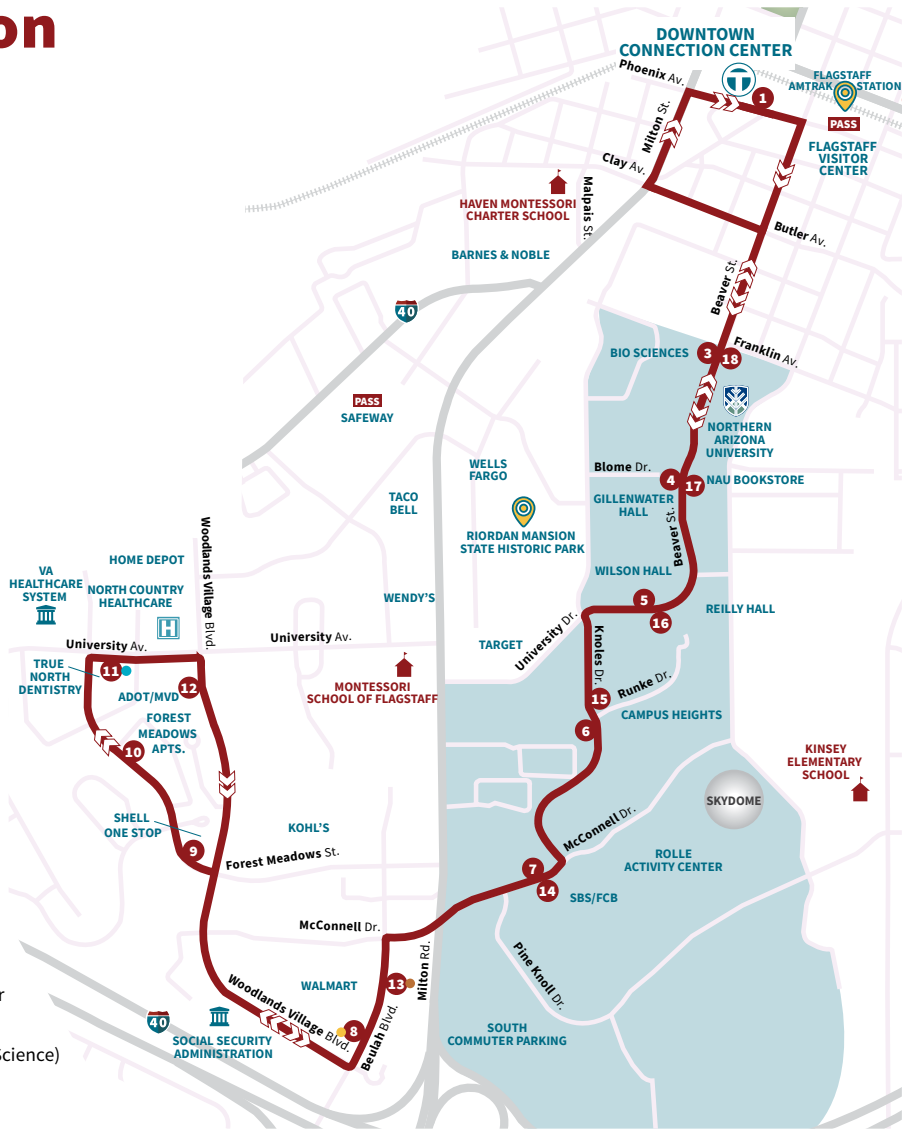

## ROUTE 10 BUS STOP LIST

1. Downtown Connection Center
2. Bus stop not currently served
3. Beaver St. / Franklin Av. (Bio Science)
4. Beaver St. (Gillenwater Hall)
5. University Dr. (Wilson Hall)
6. Knoles Dr. (Campus Heights)
7. McConnell Dr. (Social and Behavioral Sciences)
8. Beulah Blvd. (Walmart)
9. Forest Meadows St. (Shell One Stop)
10. Forest Meadows St. (Forest Meadows Apts.)
11. University Av. (True North Dentistry)
12. Woodlands Village Blvd. / University Av.
13. Beulah Blvd. / McConnell Dr. (Olive Garden / Red Lobster)
14. McConnell Dr. (Social and Behavioral Sciences)
15. Knoles Dr. (Campus Heights)
16. University Dr. (Reilly Hall)
17. Beaver St. (NAU Bookstore)
18. Beaver St. / Franklin Av. (Bio Science)

**ROUTE 10 – MONDAY THROUGH FRIDAY**

**When NAU is in session**

<b>1</b>	<b>11</b>	<b>1</b>
<b>Depart Downtown Connection Center</b>	<b>True North Dentistry</b>	<b>Arrive Downtown Connection Center</b>
6:25 AM	6:41 AM	7:00 AM
6:45 AM	7:01 AM	7:20 AM
7:05 AM	7:21 AM	7:40 AM
7:13 AM	7:29 AM	7:48 AM
Approx. 8-10 min frequency until 6:05 p.m.		
6:05 PM	6:21 PM	6:40 PM
6:25 PM	6:41 PM	7:00 PM
6:45 PM	7:01 PM	7:20 PM
7:05 PM	7:21 PM	7:40 PM
7:25 PM	7:41 PM	8:00 PM
7:45 PM	8:01 PM	8:20 PM
8:05 PM	8:21 PM	8:40 PM
8:25 PM	8:41 PM	9:00 PM
8:45 PM	9:01 PM	9:20 PM
9:05 PM	9:21 PM	9:40 PM
9:25 PM	9:41 PM	10:00 PM
9:45 PM	10:01 PM	10:20 PM
10:05 PM	10:21 PM	10:40 PM