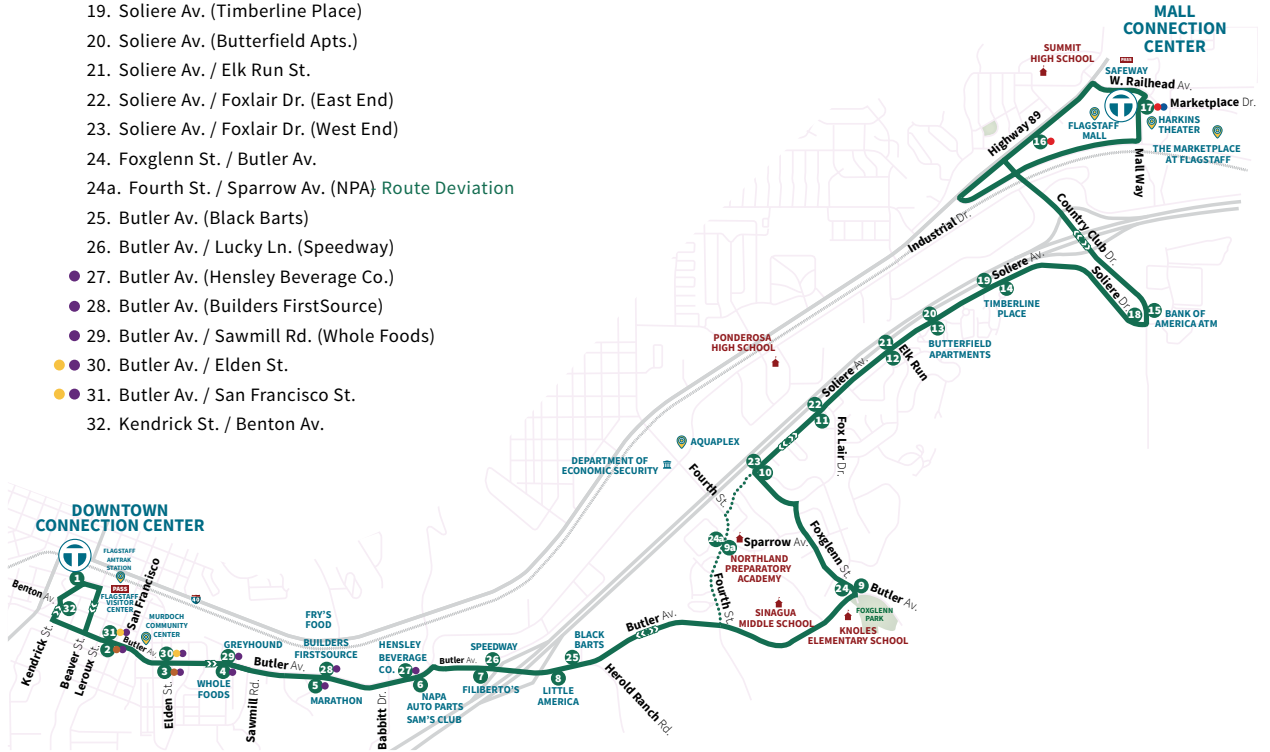

### AFTERNOON DEPARTURES FROM NPA

**23a To Downtown Connection Center:**

3:26 P.M. and 3:56 P.M.

**9a To Mall Connection Center:**

3:25 P.M. and 3:55 P.M.

**KEY:**

- PASS Pass Sales Outlet
- Route Deviation
- Connection with Route 2
- Connection with Route 4
- Connection with Route 7
- Connection with Route 14
- Connection with Route 66

### ROUTE 3 – MONDAY THROUGH FRIDAY

Downtown Connection Center to Flagstaff Mall Connection Center (WEST TO EAST) (Via Butler Av., Soliere Av.)

1	6	9	9a	13	17
Depart Downtown Connection Center	Butler Av. (Napa Auto Parts)	Foxglenn St./ Butler Av.	Fourth St./ Sparrow Av. (NPA)	Soliere Av. (Butterfield Apts.)	Arrive Flagstaff Mall Connection Center
6:45 AM	6:50 AM	6:55 AM		7:00 AM	7:09 AM
7:15 AM	7:20 AM	Stop will be served on weekends and school breaks.	7:25 AM*	7:30 AM	7:39 AM
7:45 AM	7:50 AM		7:55 AM*	8:00 AM	8:09 AM
8:15 AM	8:20 AM	8:25 AM		8:30 AM	8:39 AM
8:45 AM	8:50 AM	8:55 AM		9:00 AM	9:09 AM
9:15 AM	9:20 AM	9:25 AM		9:30 AM	9:39 AM
9:45 AM	9:50 AM	9:55 AM		10:00 AM	10:09 AM
10:15 AM	10:20 AM	10:25 AM		10:30 AM	10:39 AM
10:45 AM	10:50 AM	10:55 AM		11:00 AM	11:09 AM
11:15 AM	11:20 AM	11:25 AM		11:30 AM	11:39 AM
11:45 AM	11:50 AM	11:55 AM		12:00 PM	12:09 PM
12:15 PM	12:20 PM	12:25 PM		12:30 PM	12:39 PM
12:45 PM	12:50 PM	12:55 PM		1:00 PM	1:09 PM
1:15 PM	1:20 PM	1:25 PM		1:30 PM	1:39 PM
1:45 PM	1:50 PM	1:55 PM		2:00 PM	2:09 PM
2:15 PM	2:20 PM	2:25 PM		2:30 PM	2:39 PM
2:45 PM	2:50 PM	2:55 PM		3:00 PM	3:09 PM
3:15 PM	3:20 PM	Stop will be served on weekends and school breaks.	3:25 PM*	3:30 PM	3:39 PM
3:45 PM	3:50 PM		3:55 PM*	4:00 PM	4:09 PM
4:15 PM	4:20 PM	4:25 PM		4:30 PM	4:39 PM
4:45 PM	4:50 PM	4:55 PM		5:00 PM	5:09 PM
5:15 PM	5:20 PM	5:25 PM		5:30 PM	5:39 PM
5:45 PM	5:50 PM	5:55 PM		6:00 PM	6:09 PM
6:15 PM	6:20 PM	6:25 PM		6:30 PM	6:39 PM
7:15 PM	7:20 PM	7:25 PM		7:30 PM	7:39 PM
8:15 PM	8:20 PM	8:25 PM		8:30 PM	8:39 PM
9:15 PM	9:20 PM	9:25 PM		9:30 PM	9:39 PM
10:15 PM	10:20 PM	10:25 PM		10:30 PM	10:39 PM