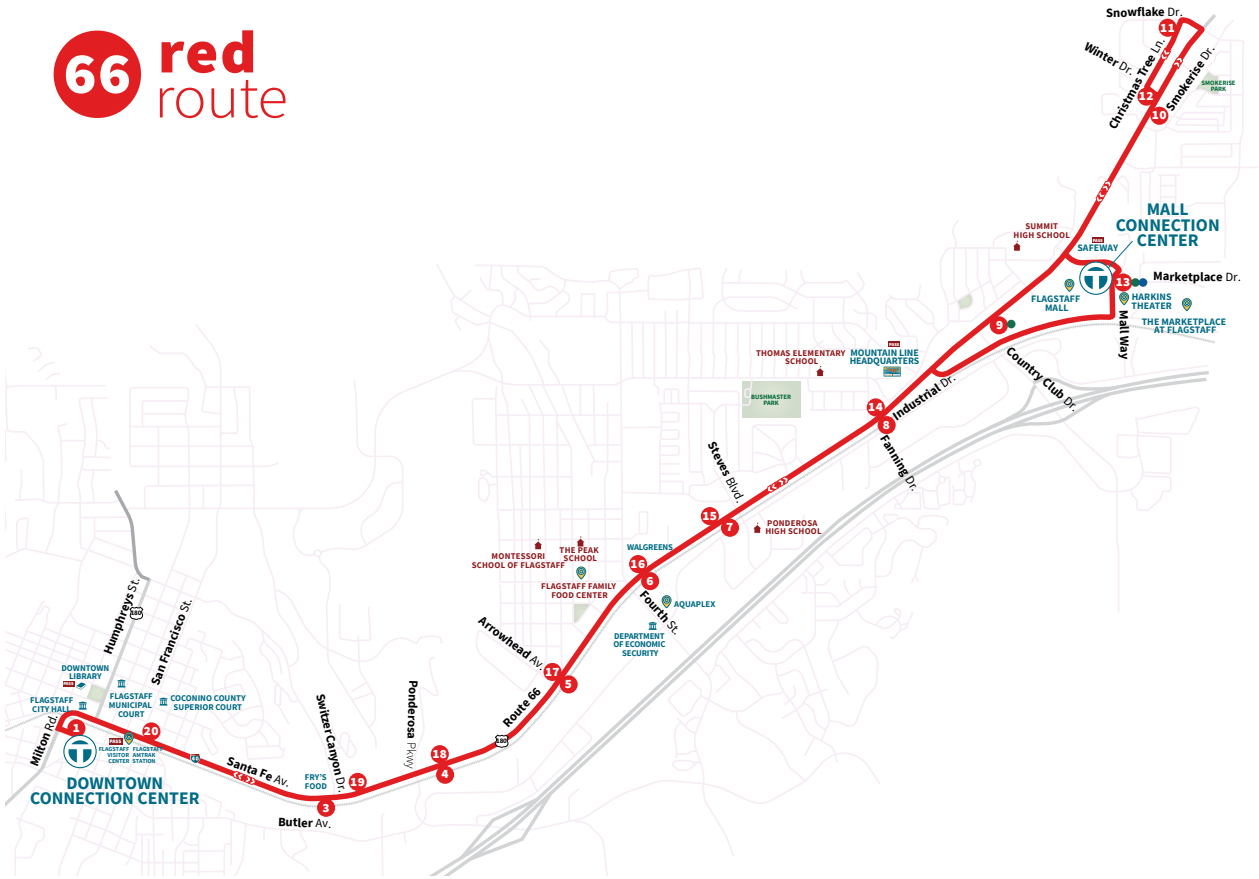

# 66 red route

## ROUTE 66 BUS STOP LIST

1. Downtown Connection Center
2. Bus Stop Not Currently Served
3. Rt. 66 / Switzer Canyon Dr. (Fry's)
4. Rt. 66 / Ponderosa Pkwy.
5. Rt. 66 / Arrowhead Av.
6. Rt. 66 / Fourth St.
7. Rt. 66 / Steves Blvd.
8. Rt. 66 / Fanning Dr.
- 9. Hwy 89 / Country Club & FUTS Trail
10. N.89 / Smokerise Dr. (Maverik)
11. Christmas Tree Ln. / Snowflake Dr.
12. Winter Dr. / Christmas Tree Ln.
- 13. Flagstaff Mall Connection Center
14. Rt. 66 / Fanning Dr. (Tacos los Altos)
15. Rt. 66 / Steves Blvd. (Super Pawn)
16. Rt. 66 / Fourth St. (Walgreens)
17. Rt. 66 / Arrowhead Av.
18. Rt. 66 / Ponderosa Pkwy.
19. Rt. 66 / Switzer Canyon Dr.
20. Rt. 66 / San Francisco St.

### ROUTE 66 – WEEKENDS & HOLIDAYS