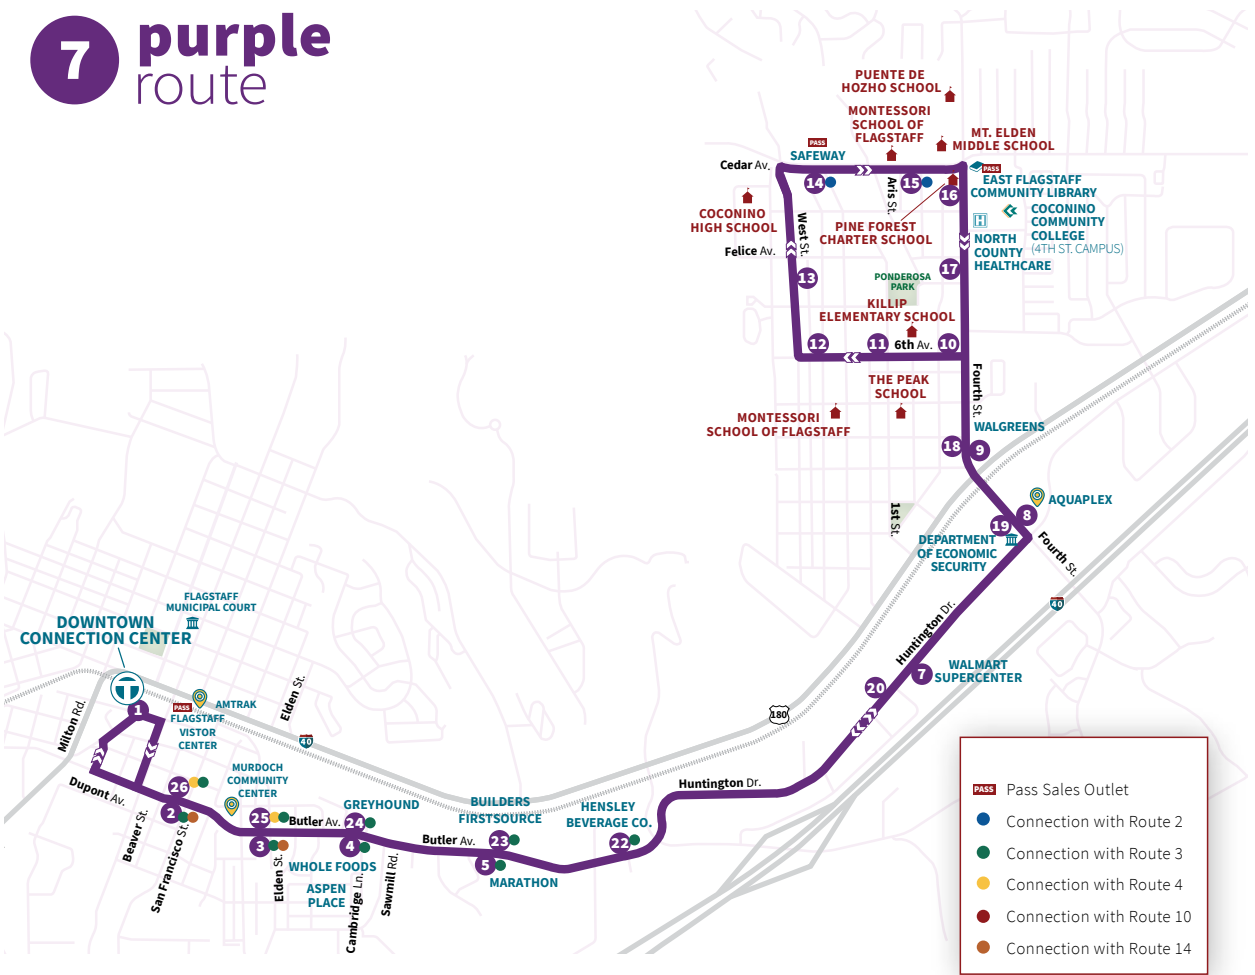

7 purple route

ROUTE 7 BUS STOP LIST

1. Downtown Connection Center
2. Butler Av. / San Francisco St.
3. Butler Av. / Elden St.
4. Butler Av. / Cambridge Ln. (Whole Foods)
5. Butler Av. (Marathon)
6. Bus stop not currently served
7. Huntington Dr. (Walmart Supercenter)
8. Fourth St. / Huntington Dr. (Aquaplex)
9. Fourth St. / Route 66 (Walgreens)
10. Sixth Av. / Third St.
11. Sixth Av. / First St. (Killip Elementary)
12. Sixth Av. / West St.
13. West St. / Felice Av.
14. Cedar Av. / West St. (Coconino H.S.)
15. Cedar Av. / Aris St.
16. Fourth St. / Cedar Av.
17. Fourth St. / Felice Av. (Wells Fargo)
18. Fourth St. / Route 66
19. Fourth St. / Huntington Dr. (Aquaplex)
20. Huntington Dr. (Walmart Supercenter)
21. Bus stop not currently served
22. Butler Av. (Hensley Beverage Co.)
23. Butler Av. (Builders FirstSource)
24. Butler Av. / Sawmill Rd. (Whole Foods)
25. Butler Av. / Elden St.
26. Butler Av. / San Francisco St.

Mountain Line will service each stop listed. Use the Transit mobile app for accurate real-time arrival times.