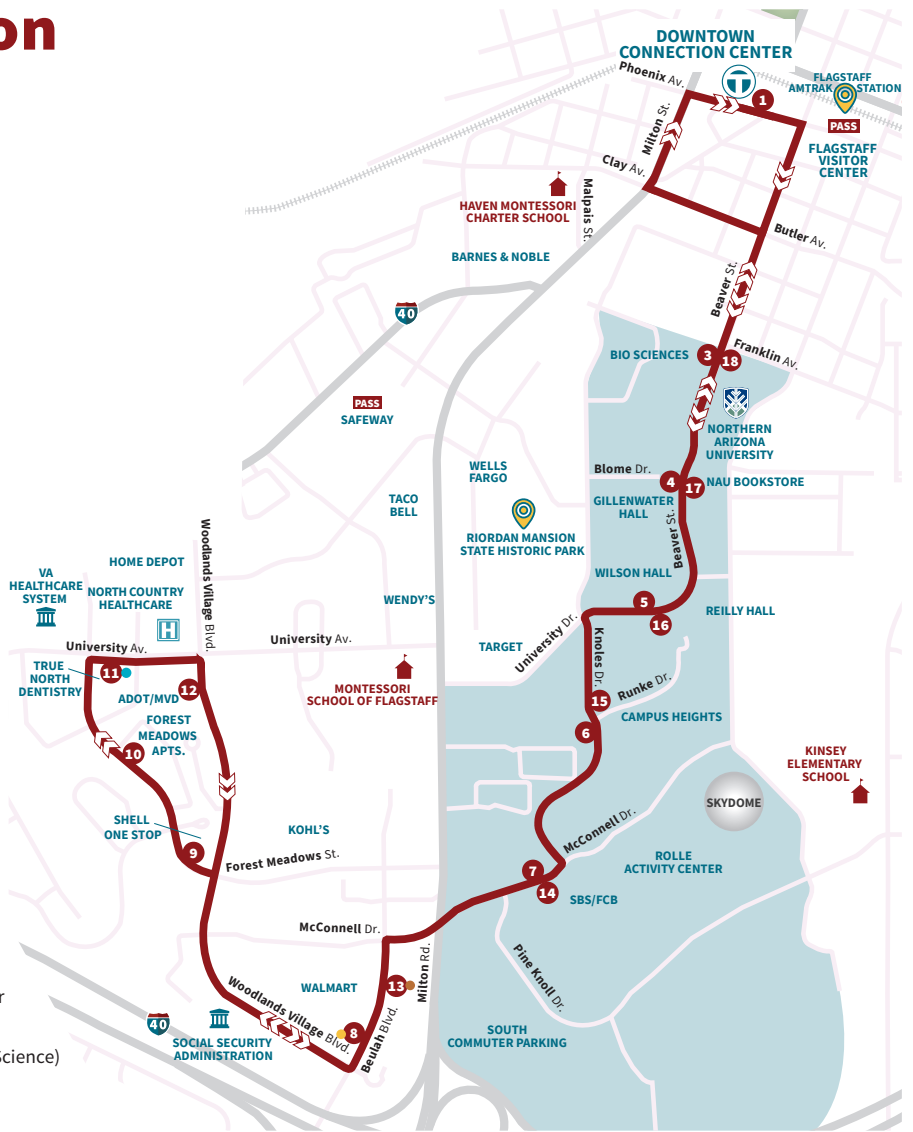

## ROUTE 10 BUS STOP LIST

1. Downtown Connection Center
2. Bus stop not currently served
3. Beaver St. / Franklin Av. (Bio Science)
4. Beaver St. (Gillenwater Hall)
5. University Dr. (Wilson Hall)
6. Knoles Dr. (Campus Heights)
7. McConnell Dr. (Social and Behavioral Sciences)
8. Beulah Blvd. (Walmart)
9. Forest Meadows St. (Shell One Stop)
10. Forest Meadows St. (Forest Meadows Apts.)
11. University Av. (True North Dentistry)
12. Woodlands Village Blvd. / University Av.
13. Beulah Blvd. / McConnell Dr. (Olive Garden / Red Lobster)
14. McConnell Dr. (Social and Behavioral Sciences)
15. Knoles Dr. (Campus Heights)
16. University Dr. (Reilly Hall)
17. Beaver St. (NAU Bookstore)
18. Beaver St. / Franklin Av. (Bio Science)

## ROUTE 10 – MONDAY THROUGH THURSDAY

When NAU is in session

1	11	1
Depart Downtown Connection Center	True North Dentistry	Arrive Downtown Connection Center
6:25 AM	6:41 AM	7:00 AM
6:45 AM	7:01 AM	7:20 AM
7:05 AM	7:21 AM	7:40 AM
7:25 AM	7:41 AM	8:00 AM
7:45 AM	8:01 AM	8:20 AM
8:05 AM	8:21 AM	8:40 AM
8:25 AM	8:41 AM	9:00 AM
8:45 AM	9:01 AM	9:20 AM
<b>Buses run approximately every 8 minutes from 9:00 a.m. – 4:04 p.m</b>		
4:17 PM	4:33 PM	4:52 PM
4:30 PM	4:46 PM	5:05 PM
4:43 PM	4:59 PM	5:18 PM
4:56 PM	5:12 PM	5:31 PM
5:09 PM	5:25 PM	5:44 PM
5:22 PM	5:38 PM	5:57 PM
5:35 PM	5:51 PM	6:10 PM
5:48 PM	6:04 PM	6:23 PM
6:05 PM	6:21 PM	6:40 PM
6:25 PM	6:41 PM	7:00 PM
6:45 PM	7:01 PM	7:20 PM
7:05 PM	7:21 PM	7:40 PM
7:25 PM	7:41 PM	8:00 PM
7:45 PM	8:01 PM	8:20 PM
8:05 PM	8:21 PM	8:40 PM
8:25 PM	8:41 PM	9:00 PM
8:45 PM	9:01 PM	9:20 PM
9:05 PM	9:21 PM	9:40 PM
9:25 PM	9:41 PM	10:00 PM
9:45 PM	10:01 PM	10:20 PM
10:05 PM	10:21 PM	10:40 PM