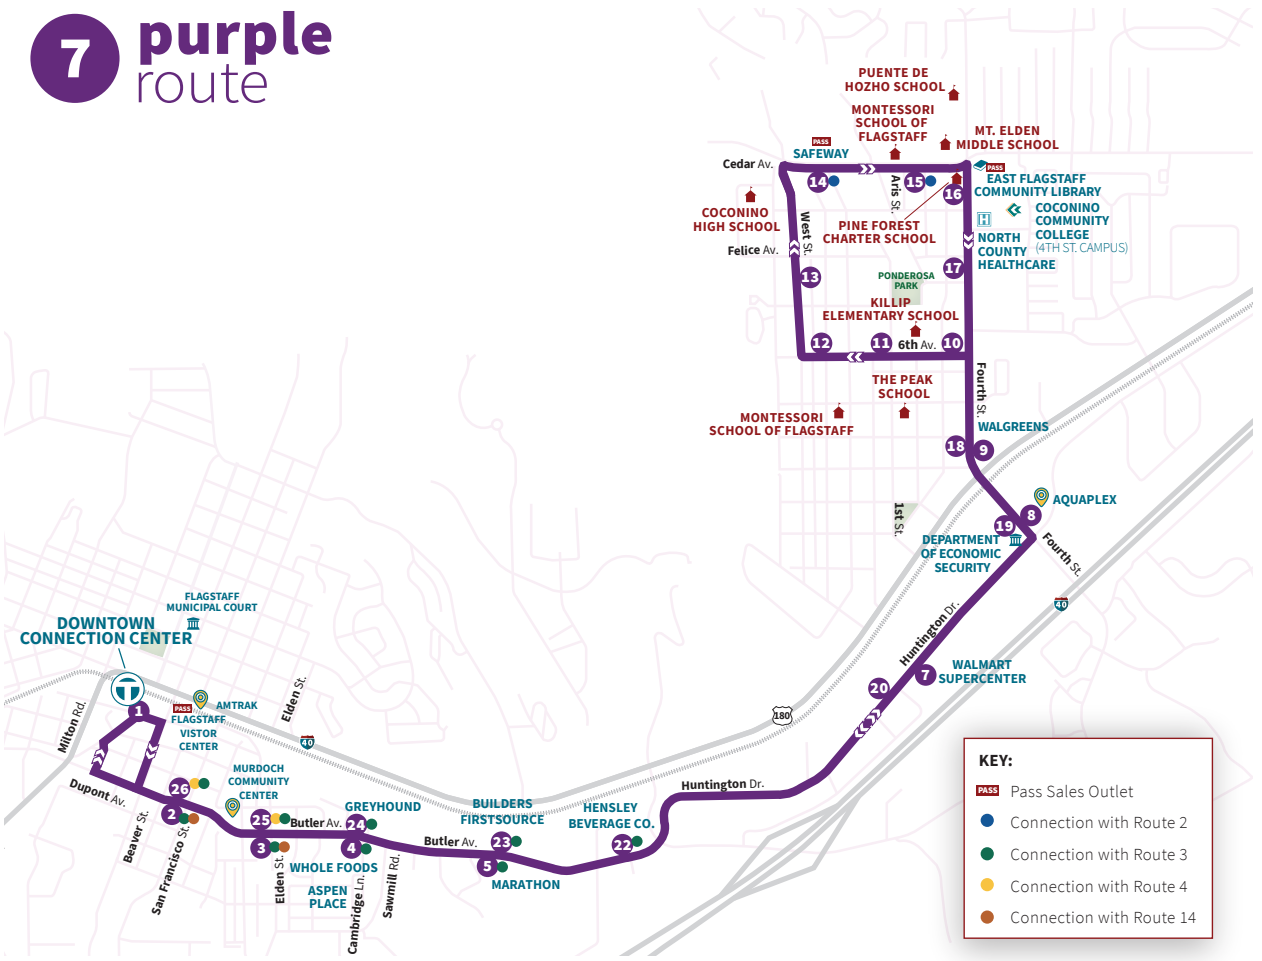

7 purple route

ROUTE 7 BUS STOP LIST

1. Downtown Connection Center
- 2. Butler Av. / San Francisco St.
- 3. Butler Av. / Elden St.
- 4. Butler Av. / Cambridge Ln. (Whole Foods)
- 5. Butler Av. (Marathon)
6. Bus stop not currently served
7. Huntington Dr. (Walmart Supercenter)
8. Fourth St. / Huntington Dr. (Aquaplex)
9. Fourth St. / Route 66 (Walgreens)
10. Sixth Av. / Third St.
11. Sixth Av. / First St. (Killip Elementary)
12. Sixth Av. / West St.
13. West St. / Felice Av.
- 14. Cedar Av. / West St. (Coconino H.S.)
- 15. Cedar Av. / Aris St.
16. Fourth St. / Cedar Av.
17. Fourth St. / Felice Av. (Wells Fargo)
18. Fourth St. / Route 66
19. Fourth St. / Huntington Dr. (Aquaplex)
20. Huntington Dr. (Walmart Supercenter)
21. Bus stop not currently served
- 22. Butler Av. (Hensley Beverage Co.)
- 23. Butler Av. (Builders FirstSource)
- 24. Butler Av. / Sawmill Rd. (Whole Foods)
- 25. Butler Av. / Elden St.
- 26. Butler Av. / San Francisco St.

Mountain Line will service each stop listed. Use the Transit mobile app for accurate real-time arrival times.

ROUTE 7 – MONDAY THROUGH FRIDAY

Downtown Connection Center to Walmart Supercenter and Sunnyside