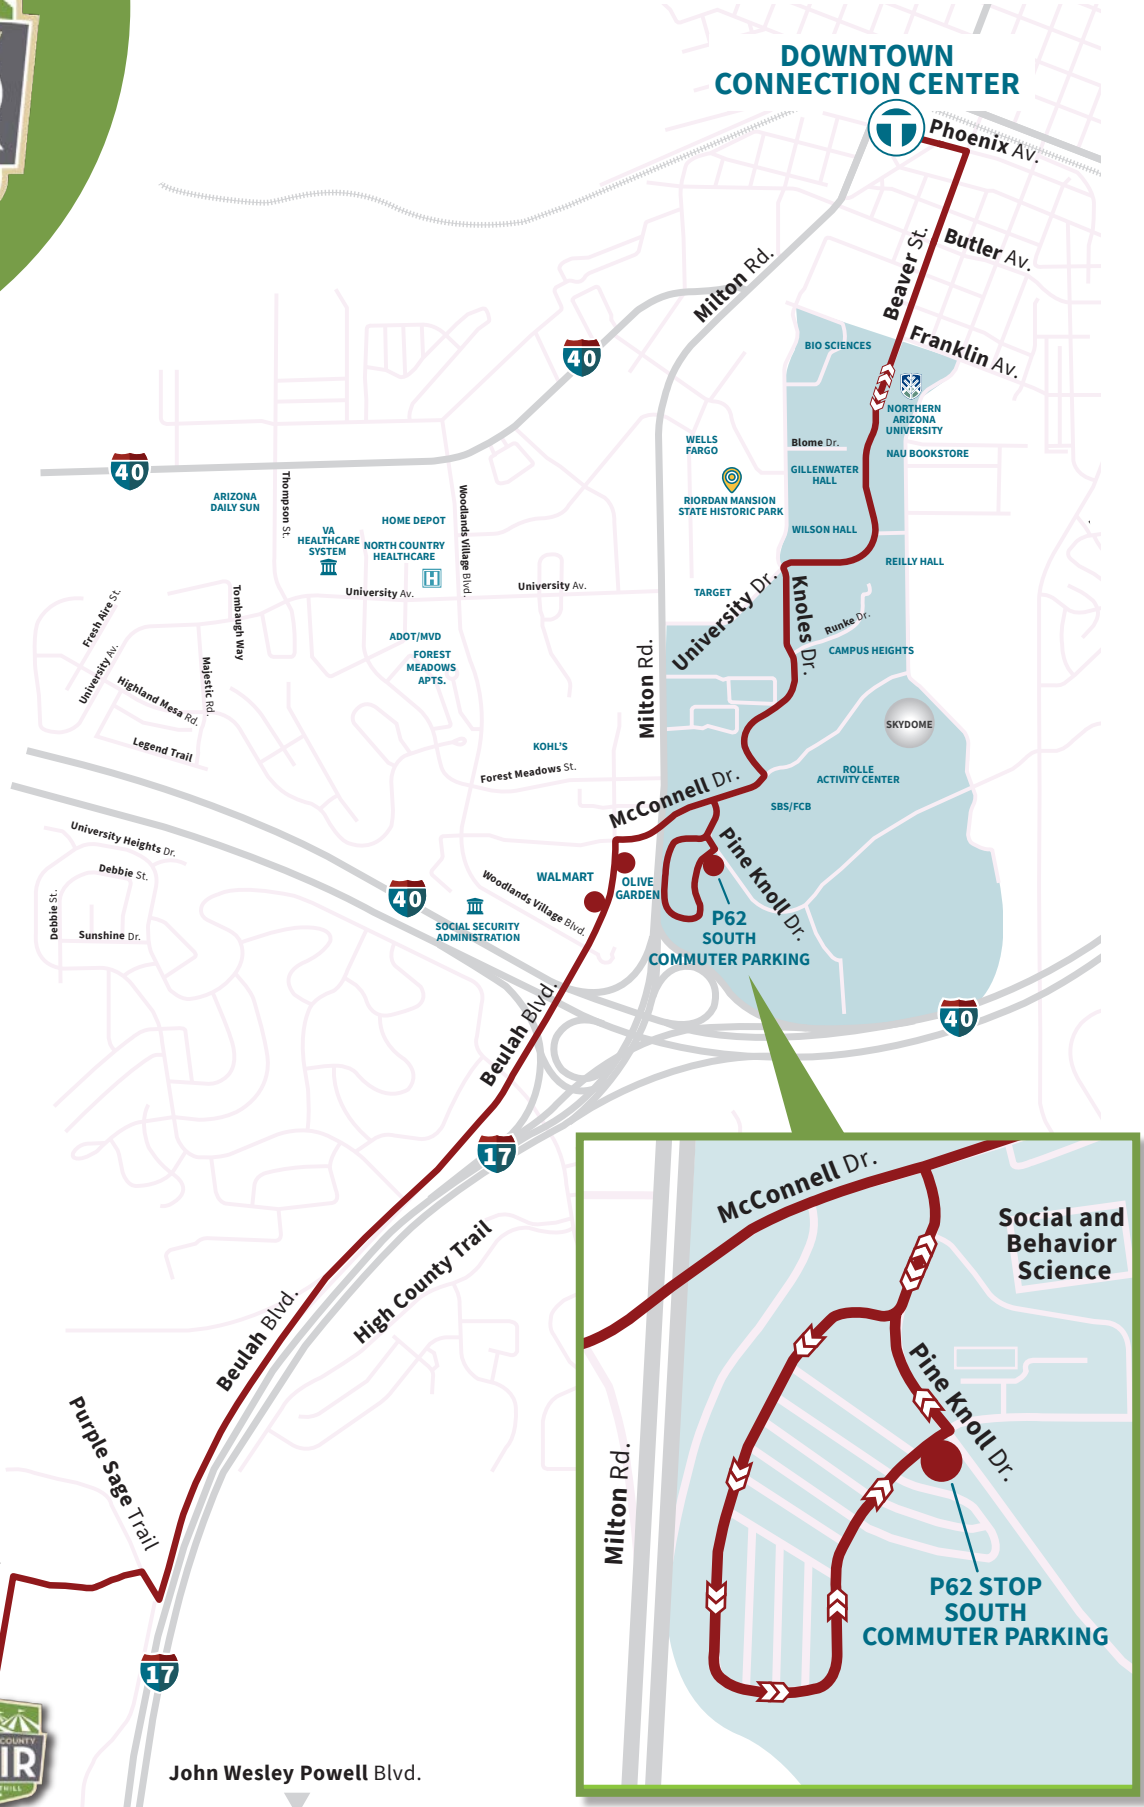

FREE rides to the Coconino County Fair!