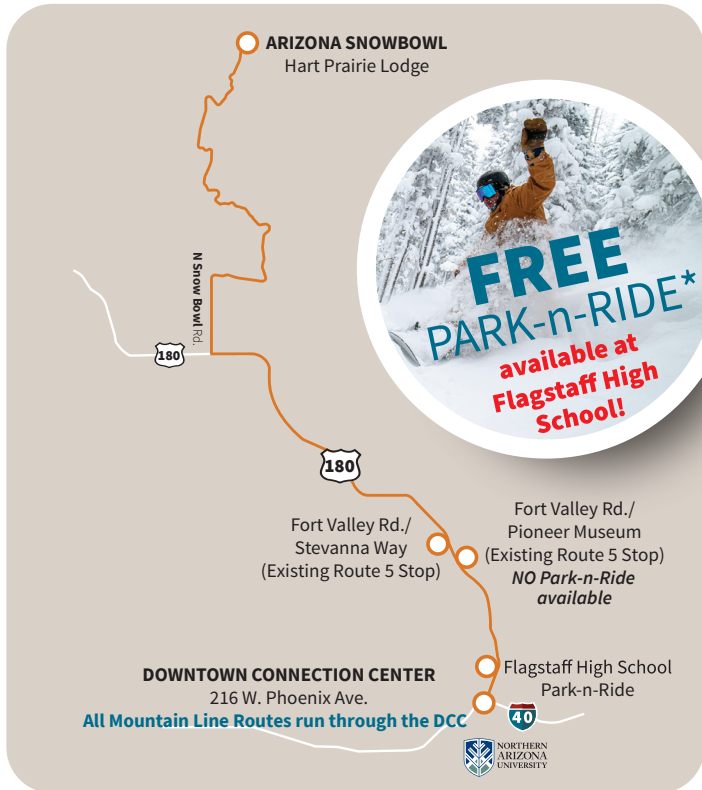

FREE LIFT

to the Lift!

MOUNTAIN EXPRESS
FREE SERVICE FROM
DOWNTOWN FLAGSTAFF
TO ARIZONA SNOWBOWL

DAILY FROM DECEMBER 26 - JANUARY 4
THEN SATURDAYS & SUNDAYS IN JAN., FEB. & MAR.

Mountain Express Route

Downtown Detail

FREE LIFT to the Lift!

Visit the website for more information.

Download the Free Transit App to track this bus in real time.

2025 - 2026 SEASON

DECEMBER 2025						
MON	TUES	WED	THU	FRI	SAT	SUN
1	2	3	4	5	6	7
8	9	10	11	12	13	14
15	16	17	18	19	20	21
22	23	24	25	26	27	28
29	30	31				

MARCH 2026						
MON	TUES	WED	THU	FRI	SAT	SUN
						1
2	3	4	5	6	7	8
9	10	11	12	13	14	15
16	17	18	19	20	21	22
23	24	25	26	27	28	29
30	31					

Service to Arizona Snowbowl (20 MINUTE FREQUENCY)

Depart Downtown Connection Center	Flagstaff High School	Fort Valley Rd. - Pioneer Museum	Arrive Hart Prairie Lodge
7:30 AM			8:15 AM
7:53 AM			8:38 AM
8:16 AM			9:01 AM
8:39 AM			9:24 AM
9:05 AM			9:50 AM
9:28 AM			10:13 AM
9:51 AM			10:36 AM
10:14 AM			10:59 AM
10:40 AM			11:25 AM
11:03 AM			11:48 AM
11:26 AM			12:11 PM
11:49 AM			12:34 PM
12:15 PM			1:00 PM
12:38 PM			1:23 PM
1:01 PM			1:46 PM
1:24 PM			2:09 PM
1:50 PM			2:35 PM
2:13 PM			2:58 PM
2:36 PM			3:21 PM
2:59 PM			3:44 PM
3:25 PM			4:10 PM
3:48 PM			4:33 PM
4:11 PM			4:56 PM
4:34 PM			5:19 PM

Skis and Snowboards are welcome onboard, please keep items under control at all times.

Mountain Express offers **FREE** service between downtown Flagstaff and Arizona Snowbowl, with a **FREE** Park-n-Ride at Flagstaff High School.